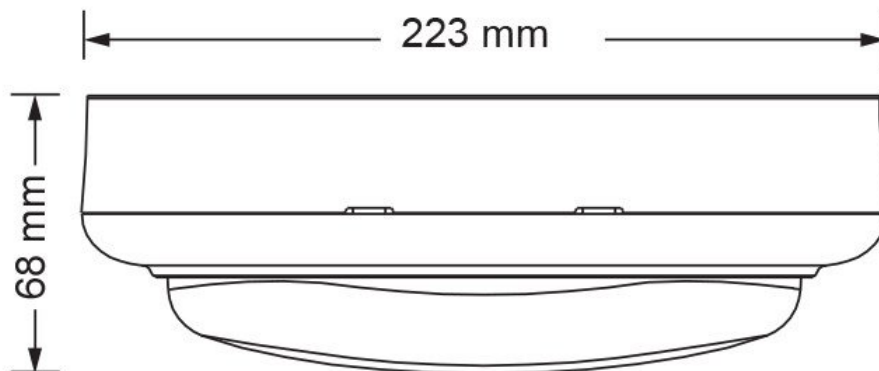

Dimensions