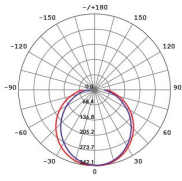

Technical Specification

Model No.	Input Voltage (V/AC)	Power (W)	Lumens (lm)	CCT (K)	CRI	Beam Angle (°)
SL7271TC/BK	240	15	1400/1500/1450	3000/4000/6500	80	110
SL7271TC/WH	240	15	1400/1500/1450	3000/4000/6500	80	110

Dimensions

Photometric Data

Unit: cd C0/C180 — C90/C270 —

SL7271CW/WH at 4000K

PIXIE AMBIENCE, CHANGE YOUR COLOUR TO MATCH YOUR STYLE.

The innovative PIXIE AMBIENCE SWITCH PLATES have been designed with the end user and installer in mind, allowing you to change the colour face plate as fashion demands.