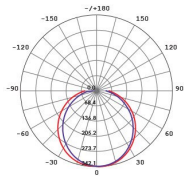

Photometric Data

Unit: cd C0/C180 — C90/C270 —

SL7271CW/WH at 4000K