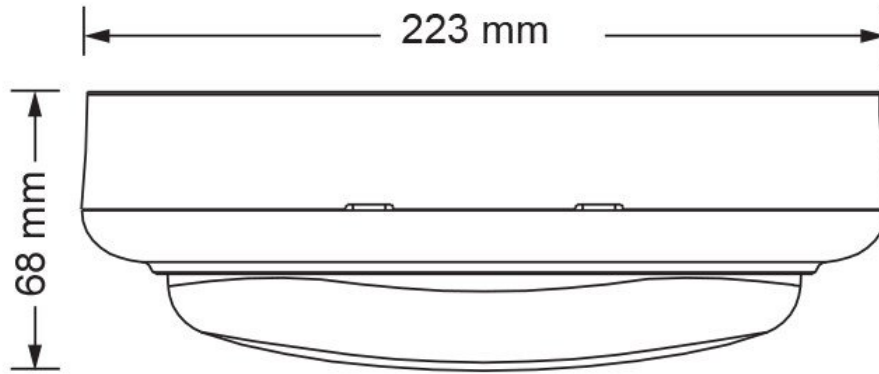

### Design Specifications

- Durable UV resistant white or black polycarbonate body, opal polycarbonate diffuser
- Integral control gear, 15 watt with PIR sensor control, fixed 30 seconds ON, 7 metres detection distance, daylight threshold > 20 lux
- CRI > 80, 1050lm
- Quick connect installation design
- Robust IK08 protection
- Double insulation

Beam Angle (°)	Body Colour	Dim (mm)
110	WHITE	233(L) x 133(W) x 68(H)
110	BLACK	233(L) x 133(W) x 68(H)

Due to continued product and technology enhancements, data sourced from sal.net.au shall not form part of any contract and or technical performance guarantee unless expressly confirmed in writing by SAL at the time of order. Products are sold in accordance with [SAL Terms and Conditions of sale](#) and all images shown are for illustration purposes only and may vary from the actual colour or finish. Unless specifically stated, all IP ratings nominated for Interior products are from "below the ceiling".

## Dimensions