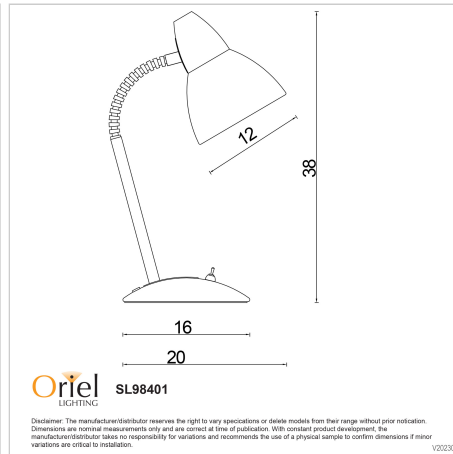

In The Box	1 x Lamp
Warranty / Guarantee	1 Year Replacement Guarantee

Images

Unless stated, fittings do not include globes (bulbs). No representations are made as to the suitability of this product for your application. All fixed lights (other than DIY lights) should be installed by a licensed electrical contractor. Due to continuing product development, some specifications may change over time. Refer to our detailed Terms and Conditions, online at: www.oriel-lighting.com.au | Details and specifications are current at the time of printing, and with constant product development, subject to change.

(c) Oriel Lighting

quality lighting at affordable prices | specifications subject to change without notice - check the website for the latest information | www.oriel-lighting.com.au