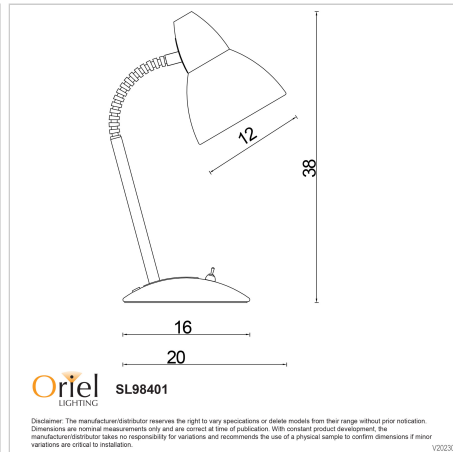

In The Box	1 x Lamp
Warranty / Guarantee	1 Year Replacement Guarantee

Images

Unless stated, fittings do not include globes (bulbs). No representations are made as to the suitability of this product for your application. All fixed lights (other than DIY lights) should be installed by a licensed electrical contractor. Due to continuing product development, some specifications may change over time. Refer to our detailed Terms and Conditions, online at: www.oriel-lighting.com.au | Details and specifications are current at the time of printing, and with constant product development, subject to change.

(c) Oriel Lighting

quality lighting at affordable prices | specifications subject to change without notice - check the website for the latest information | www.oriel-lighting.com.au