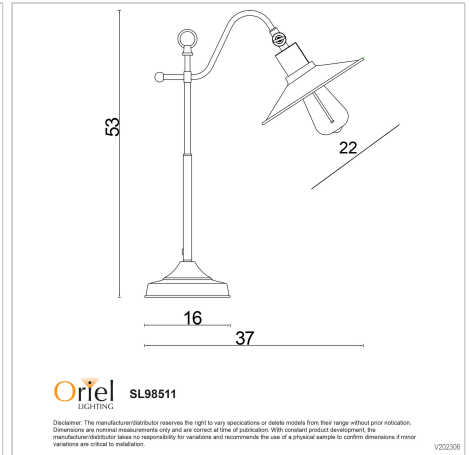

www.oriel-lighting.com.au

BOSTON TABLE LAMP

SKU:SL98511RB

Part Industrial, part traditional, the BOSTON TABLE LAMP would sit nicely in either style of home. Finished in rubbed-bronze with gold highlights, the smart Boston is an ideal choice for desk or bedside. Boston's shade can be angled to adjust the light or simply to alter the look of the lamp. Switch is conveniently located on the cord.

Additional information

Shipping Weight	2.2 kg
Shipping Carton Dimensions	12.0 × 27.0 × 46.0 cm
Brand	Stylux Lighting
Colour	Bronze
Globe Qty	1
Globe Type	E27
Max. Wattage	40W
Globe Included	NO
Recommended Globe	A-LED-21104227
Voltage	240V
Overall Height	53
Overall Width	22
Overall Depth	37
Fitting Height	53
Fitting Projection	37
Cord / Wire Material	BLACK PVC
Lamp Cord Length	160
Lamp Shade Dimensions	22
Lamp Switch	Hand Switch on Cord

Primary Material	METAL
Supplier Code	SL98511RB
UPI	9324879214964
Warranty / Guarantee	12 Month Replacement Guarantee

Images

Unless stated, fittings do not include globes (bulbs). No representations are made as to the suitability of this product for your application. All fixed lights (other than DIY lights) should be installed by a licensed electrical contractor. Due to continuing product development, some specifications may change over time. Refer to our detailed Terms and Conditions, online at: www.oriel-lighting.com.au | Details and specifications are current at the time of printing, and with constant product development, subject to change.