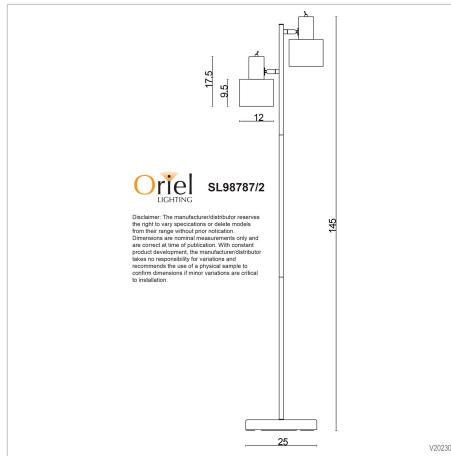

Supplier Code	SL98787/2BC
UPI	9324879214995
Warranty / Guarantee	12 Month Replacement Guarantee

Images

Unless stated, fittings do not include globes (bulbs). No representations are made as to the suitability of this product for your application. All fixed lights (other than DIY lights) should be installed by a licensed electrical contractor. Due to continuing product development, some specifications may change over time. Refer to our detailed Terms and Conditions, online at: www.oriel-lighting.com.au | Details and specifications are current at the time of printing, and with constant product development, subject to change.

(c) Oriel Lighting

quality lighting at affordable prices | specifications subject to change without notice - check the website for the latest information | www.oriel-lighting.com.au