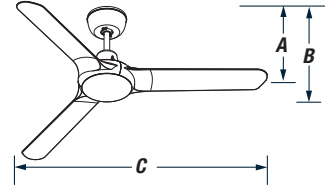

SPYDA

THE CEILING FAN REVOLUTION

1250MM

WITH LED LIGHT

1250mm (50") Fully Moulded 3 Blade Ceiling Fan with Tri-Colour LED Light

6 YEAR WARRANTY

DIMENSIONS

	A (BLADE)	B (TOTAL)	C (SWEEP)
WITH LIGHT	332mm	395mm	1250mm

BLADES

Count: Three
Materials: PC Composite
Sweep: 1250mm (50")
Pitch: HIGH (curved blade)

MOTOR

Type: AC True Spin™
Wattage (HML): 55/34/14 watts
Air Movement: 12,600 / 10,020 / 6,060m³H
RPM: 230/170/107rpm
Capacitor: 2.0µf