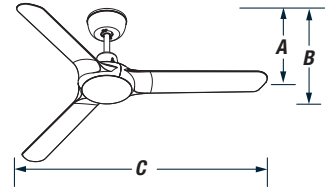

SPYDA

THE CEILING FAN REVOLUTION

1400MM

6 YEAR WARRANTY

1400mm (56") Fully Moulded 3 Blade Ceiling Fan

DIMENSIONS

	A (BLADE)	B (TOTAL)	C (SWEEP)
NO LIGHT	332mm	355mm	1400mm

BLADES

Count: Three
Materials: PC Composite
Sweep: 1400mm (56")
Pitch: HIGH (curved blade)

MOTOR

Type: AC True Spin™
Wattage (HML): 68/22/13 watts
Air Movement: 13,320 / 10,440 / 6,300m³/H
RPM: 220/140/100rpm
Capacitor: 2.0µf