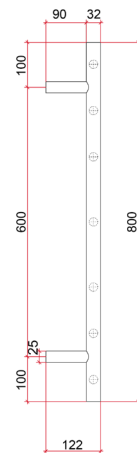

# Thermorail 240V Ladder Towel Rail

Electric Heated Towel Rail for use in bathrooms

Note: All dimensions are in millimeters (mm)

Stock Code	Finish	Size (mm)	Output (W)	No. of Bars
SR44MB	Matt Black	W600 x H800 x D122	100	7

Seven year warranty

Safe for use in bathrooms

Quality stainless steel

Dry electric element

Hardwired or plug-in

Multiflex wiring on all legs

Horizontal and vertical bar sizes

1.8m lead on rail

**PLEASE NOTE:** Specifications are for information purposes only. Whilst every effort has been made to ensure the product specifications are accurate, due to continuing product development and improvement the specifications are subject to change. Specifications can be used to rough in and fit timber supports in the wall however we recommend no holes are drilled without having the product on site or verifying the details with the manufacturer. Thermogroup cannot be held liable or responsible for errors due to updated specifications.