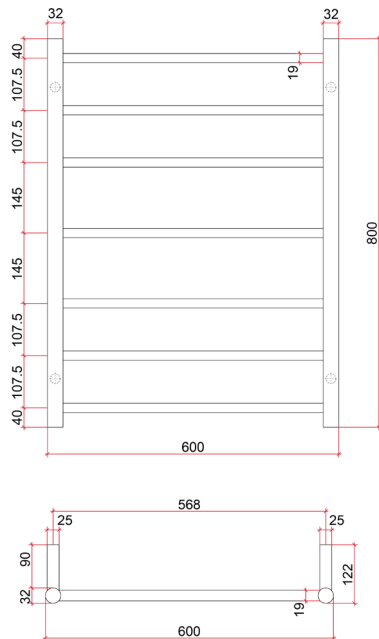

# Thermorail 240V Ladder Towel Rail

Electric Heated Towel Rail for use in bathrooms

Note: All dimensions are in millimeters (mm)

Stock Code	Finish	Size (mm)	Output (W)	No. of Bars
SR44MB	Matt Black	W600 x H800 x D122	100	7

Seven year warranty

Safe for use in bathrooms

Quality stainless steel

Dry electric element

Hardwired or plug-in

Multiflex wiring on all legs

Horizontal and vertical bar sizes

1.8m lead on rail