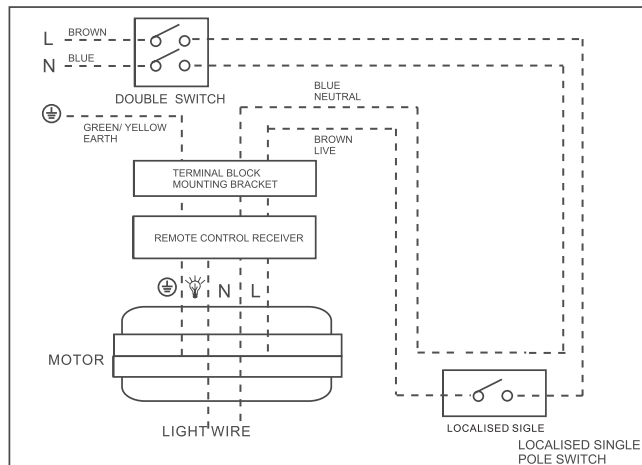

**Rated Voltage:** 240V~50Hz

**Batteries:** 2 x AAA

**Installation:** Qualified Electrician Needed

**INCLUDES**

- 1 x Remote Control Handpiece
- 1 x Receiver
- 2 x AAA Batteries

**WIRING**

**WIRING DIAGRAM FOR ISOLATION SWITCH WITH REMOTE CONTROL**