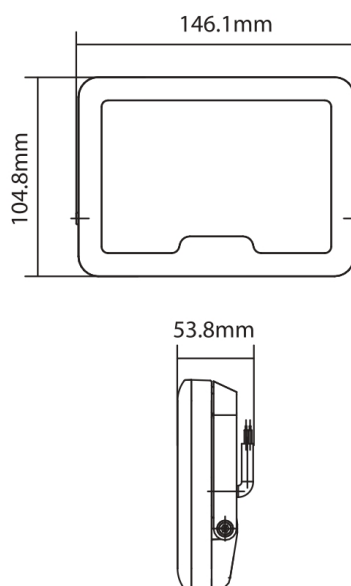

VBLFL-30W-4-CCT

Change the colour of this 30W Black CCT Floodlight with the flick of a switch. Comes complete with 600mm cable for easy installation and a 2 year warranty for peace of mind.

Features & Benefits

- Change the Colour temperature with the flick of a switch - CCT can be switched by the slide button on the back of the fitting
- Advanced input under/over voltage protection for improved reliability
- Equipped with SMALITE high voltage LED chips
- Available in Black trim only
- Suitable for outdoors, warehouses, security lighting, residential areas, garages & farm lighting
- Comes complete with 600mm cable
- IP66 rated
- 30,000 hour lifespan
- 2 year warranty

Specifications

SKU	VBLFL-30W-4-CCT
Luminaire efficacy	100 lm/W
Light Colour	CCT
Wattage	30 W
Lumen output	3000 lm
IP rating	66
CRI	80
Beam Angle	110 Degrees
Trim colour	Black
Length	183 mm
Width	44 mm
Height	130 mm
Lifespan	30000 Hours
Warranty	2 Years
Mounting type	Surface
LED source	Smalite
Material	Aluminum & Glass
Lamp Type	LED
Input voltage	240 Volt AC 50HZ
Wiring method	Flex & Plug
Weatherproof	Weatherproof
Working temperature	-30 to 45 degrees
Box Qty	18

Dimensional Drawings

Photometric information available upon request.