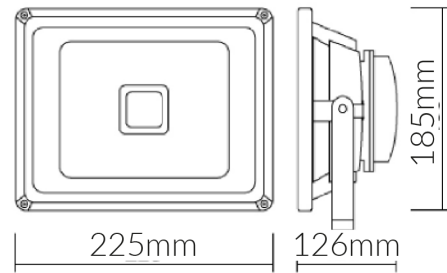

Vibe 30W RGB 240V LED Floodlight IP65

Product Specifications

SKU	VBLFL-834-4-C
Product Series	VBLFL-83C-SERIES
EAN	9340994020853
Light Colour	RGB
Wattage	30 W
IP rating	65
Beam Angle	120 Degrees
Trim colour	Black
Length	225 mm
Width	185 mm
Height	126 mm
Lifespan	50000 Hours
Warranty	3 Years
Dimmable	Dimmable
EMC	EN55015
Accessories	VBFB-800: 800mm Floodlight Extension Arm
Lamp Type	LED
Material	Die-cast Aluminium
LED source	EPISTAR
Weatherproof	Weatherproof
Input voltage	240 Volt AC 50HZ
Mounting type	Surface
Diffuser	Clear
Wiring method	Flex & Plug
Working temperature	-20°C ~ 45°C

Dimensional Drawings

Photometric information available upon request.