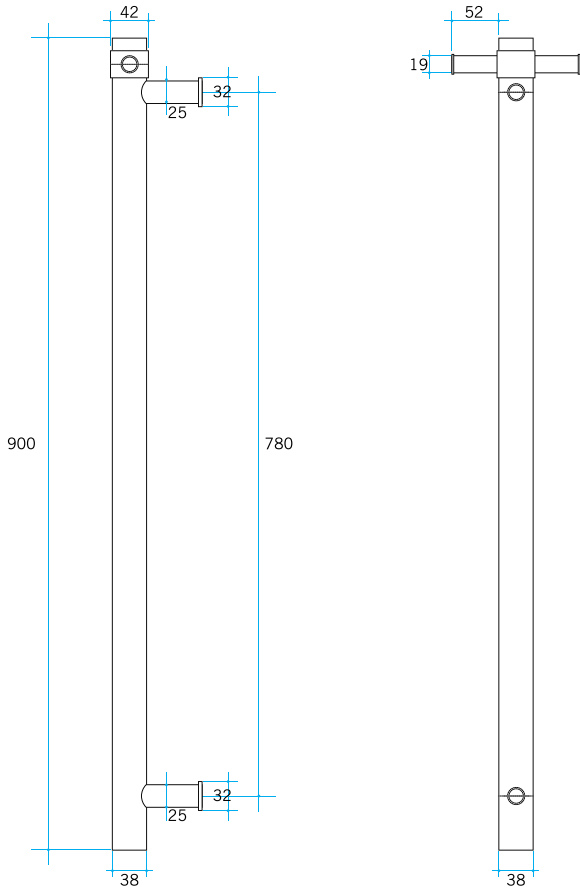

# Thermorail Towel Rails 12V

Electric Heated Towel Rails for use in bathrooms

Stock Code	Finish	Size (mm)	Output (W)	No. of Bars
VS900HBR	Brushed Stainless Steel	W142 x H900 x D100	30 Watts	1

Rails are sold individually. Hooks are removable.

**Please note:** Specifications are for information purposes only. Whilst every effort has been made to ensure the product specifications are accurate, due to continuing product development and improvement the specifications are subject to change. Specifications can be used to rough in and fit timber supports in the wall however we recommend no holes are drilled without having the product on site or verifying the details with the manufacturer. Thermogroup cannot be held liable or responsible for errors due to updated specifications