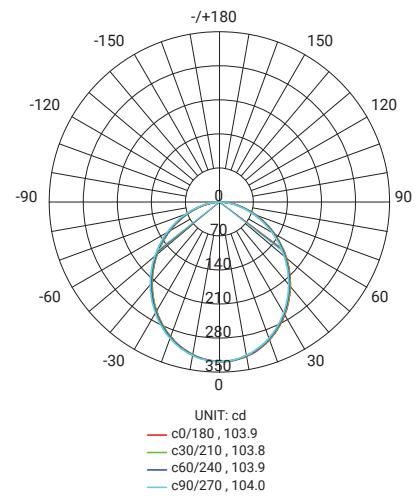

## PHOTOMETRIC DIAGRAM

## PHOTOMETRIC DATA

Efficacy (lm/W)	≥87.5
CCT	3000K/4000K/6000K
CRI	≥80
Beam Angle (°)	110°
LED Type	SMD2835

## KEY INFORMATION

Model	XDA2
Power (W)	8W
Lumens (lm)	~700/750/850lm
Construction	Polycarbonate body Opal polycarbonate diffuser
Dimming Options	Dimmable
Fitting Colour	White
IP Rating (IP)	IP54
Lifespan (hrs)	30,000hrs
Dimensions (mm)	Ø106mm x H40mm
Mounting	Recessed
Control Gear	Integral electronic LED driver