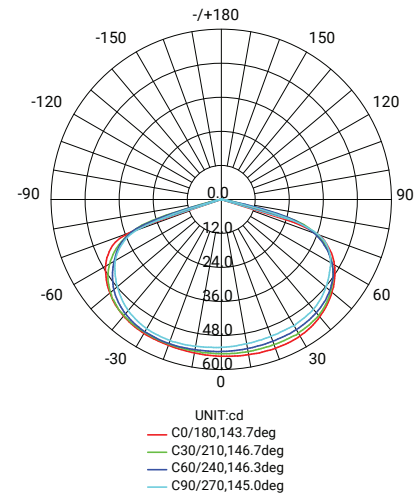

## XEMD40REL

IP20

COLOUR  
TEMP 6500K

RECESSED

### PHOTOMETRIC DIAGRAM

### OPTICAL DATA

LED Type	OSRAM LCW
LED Quantity	1
CCT	6500K
CRI	≥80
Viewing Distance	18 metres