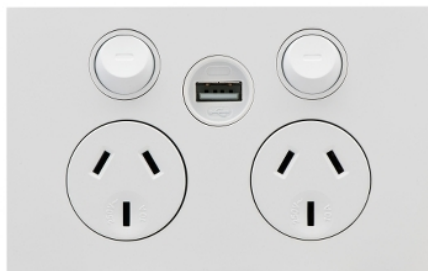

Product data sheet

Characteristics

Z4025USBC-ZW

Socket Outlet Saturn Zen - Twin switched -
Assembled - Horizontal - Single USB charger -
250 V - 10 A - Zen White

Main

Colour	Zen white
Product brand	Clipsal

Complementary

Colour code	ZW
-------------	----

Packing Units

Unit Type of Package 1	PCE
Number of Units in Package 1	1
Package 1 Weight	194 g
Package 1 Height	72 mm
Package 1 width	94 mm
Package 1 Length	122 mm