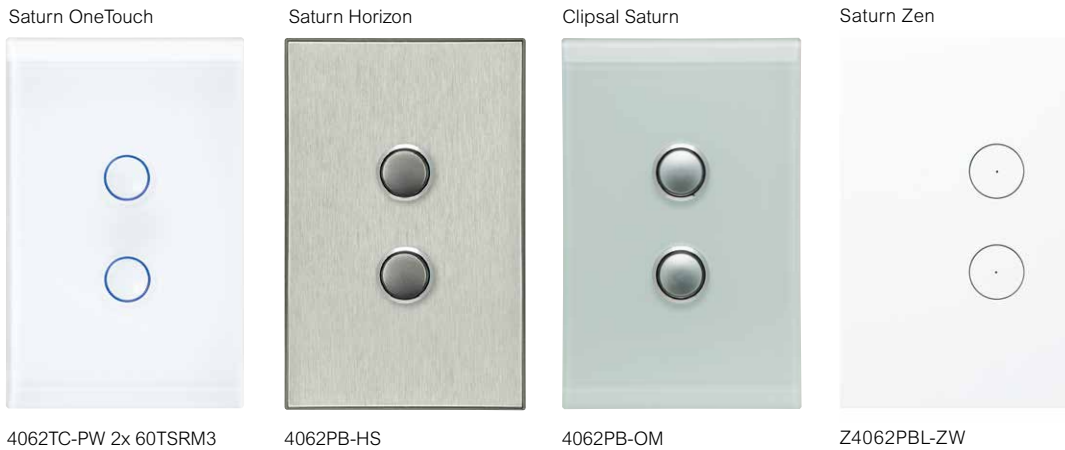

Saturn wall switches

You'll love the luxurious look and feel of Clipsal Saturn wall switches, providing your home with a seamless style that is bound to turn heads. Each Saturn wall switch range will accommodate up to six individual switches and complement any modern interior design.

Compared with other wall switches on the market, the Saturn collection is unique: offering silky-smooth operation and architecturally designed fascias that look great and are a breeze to clean.

Saturn LED options

Too often when we need to turn a light on in the middle of the night, we're left scrambling in the dark trying to find the wall switch. This scenario is not only difficult, but could be potentially hazardous.

Whether you require a pilot light to find a wall switch in the dark or an indicator light to tell you which switch is in operation — Saturn has it covered. Saturn One Touch and Saturn Zen wall switches conveniently come with subtle blue LED indicators. When you touch the switch, the blue light comes on so you know exactly which switch is in operation. Clipsal Saturn and Saturn Horizon are also available with or without subtle, 'soft glow' LED options — the choice is yours.

Saturn labelling

Saturn switches are also available with the option of handy labelling,* making it easy to know what each button does.