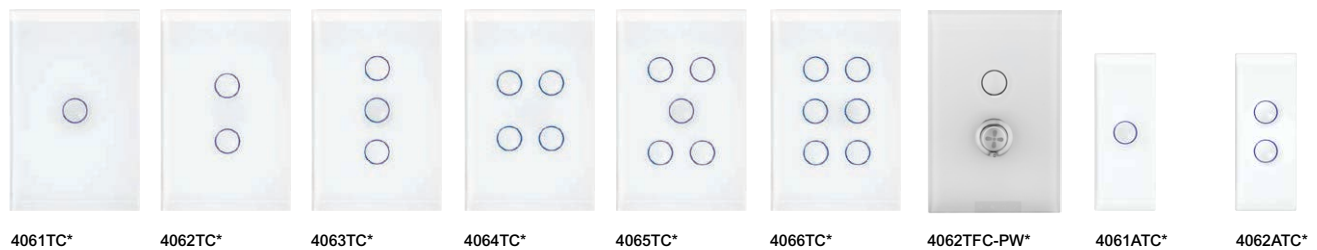

Wall plates

Touch mechanisms

- **60TSRM3** Touch master 3-wire electronic switch mechanism, 6AX, integral relay
- **60TDM** Touch master dimmer mechanism, 350 W, universal
- **60TDSM** Touch remote dimmer/switch mechanism, supports up to 3-way control

*Saturn OneTouch mechanisms to be purchased separately.