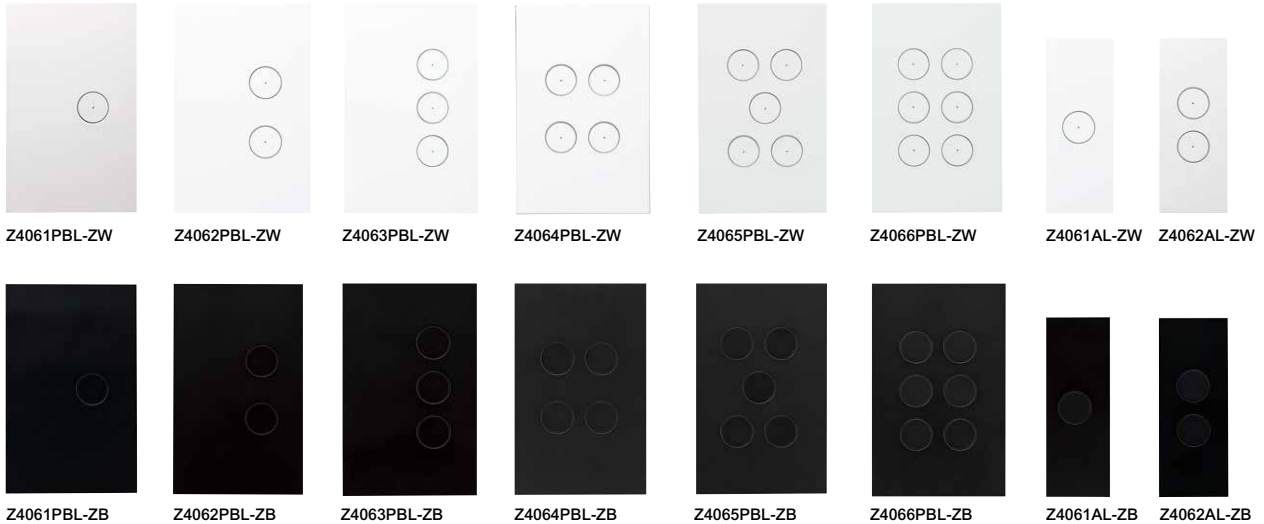

Saturn Zen

A picture tells a thousand words

Forget trying to figure out which switch does what. You can choose from up to 50 optional pictogram icons, so you can easily recognize the right switch at a glance. They're interchangeable too, so if your requirements change, simply swap the pictogram icon for one that suits your needs.

A Smart Shelf for smart devices

Avoid clutter on your bench space and accessorize your switches with this handy Smart Shelf. Designed to hold two smartphones or one tablet, the Smart Shelf can be used with either two USBs or a twin power outlet, keeping your devices out of the way when charging.

Saturn Zen

The Clipsal Saturn Zen range is available in ZenBlack (ZB) and ZenWhite (ZW). Add your selected colour to the Cat. No., eg. Z4062PBL-ZB.

Wall switches

Power outlets and Smart Shelves

Additional switches and outlets