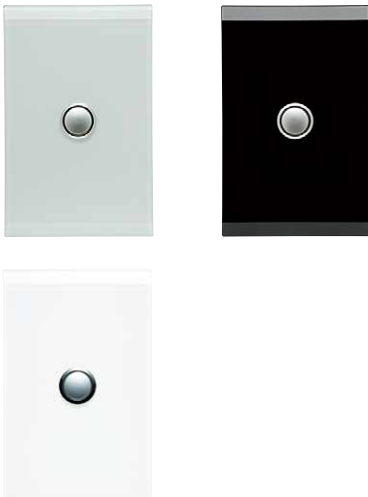

Clipsal Saturn

Clipsal Saturn — stunning design

The original sleek design that inspired the OneTouch and Horizon, Clipsal™ Saturn is a premium range of architecturally designed electrical accessories. Especially appealing to those who desire the latest styles and fashions.

The entire range has set new standards in home electrical accessories — offering switch and accessory design that is unlike any other 250 V electrical accessory range on the market.

Clipsal Saturn is specifically designed to offer a seamless electrical solution for your home in Ocean Mist, Espresso Black, and Pure White colour variants. Going beyond just wall switches and power outlets, the Clipsal Saturn range offers a complete electrical accessory solution that gives superior functionality while enhancing your décor.

Clipsal Saturn — pioneering pushbutton technology

Clipsal is proud to be the first company in Australia to introduce innovative round pushbutton design with the stunning range of Saturn wall switches.

Clipsal Saturn's revolutionary pushbutton technology gives you smooth reliable operation at the touch of a button while incorporating inspirational architectural design.