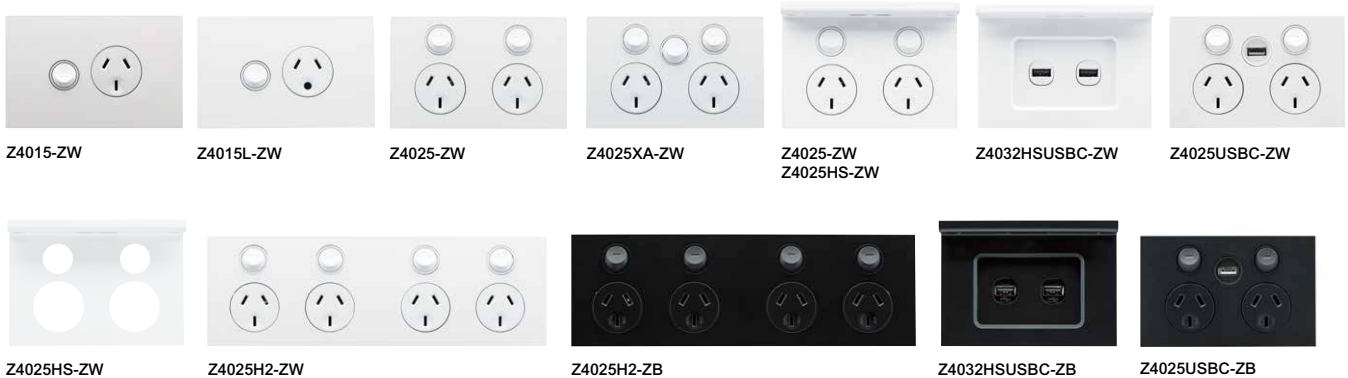

Saturn Zen

A picture tells a thousand words

Forget trying to figure out which switch does what. You can choose from up to 50 optional pictogram icons, so you can easily recognize the right switch at a glance. They're interchangeable too, so if your requirements change, simply swap the pictogram icon for one that suits your needs.

A Smart Shelf for smart devices

Avoid clutter on your bench space and accessorize your switches with this handy Smart Shelf. Designed to hold two smartphones or one tablet, the Smart Shelf can be used with either two USBs or a twin power outlet, keeping your devices out of the way when charging.

Saturn Zen

The Clipsal Saturn Zen range is available in ZenBlack (ZB) and ZenWhite (ZW). Add your selected colour to the Cat. No., eg. Z4062PBL-ZB.

Wall switches

Power outlets and Smart Shelves

Additional switches and outlets