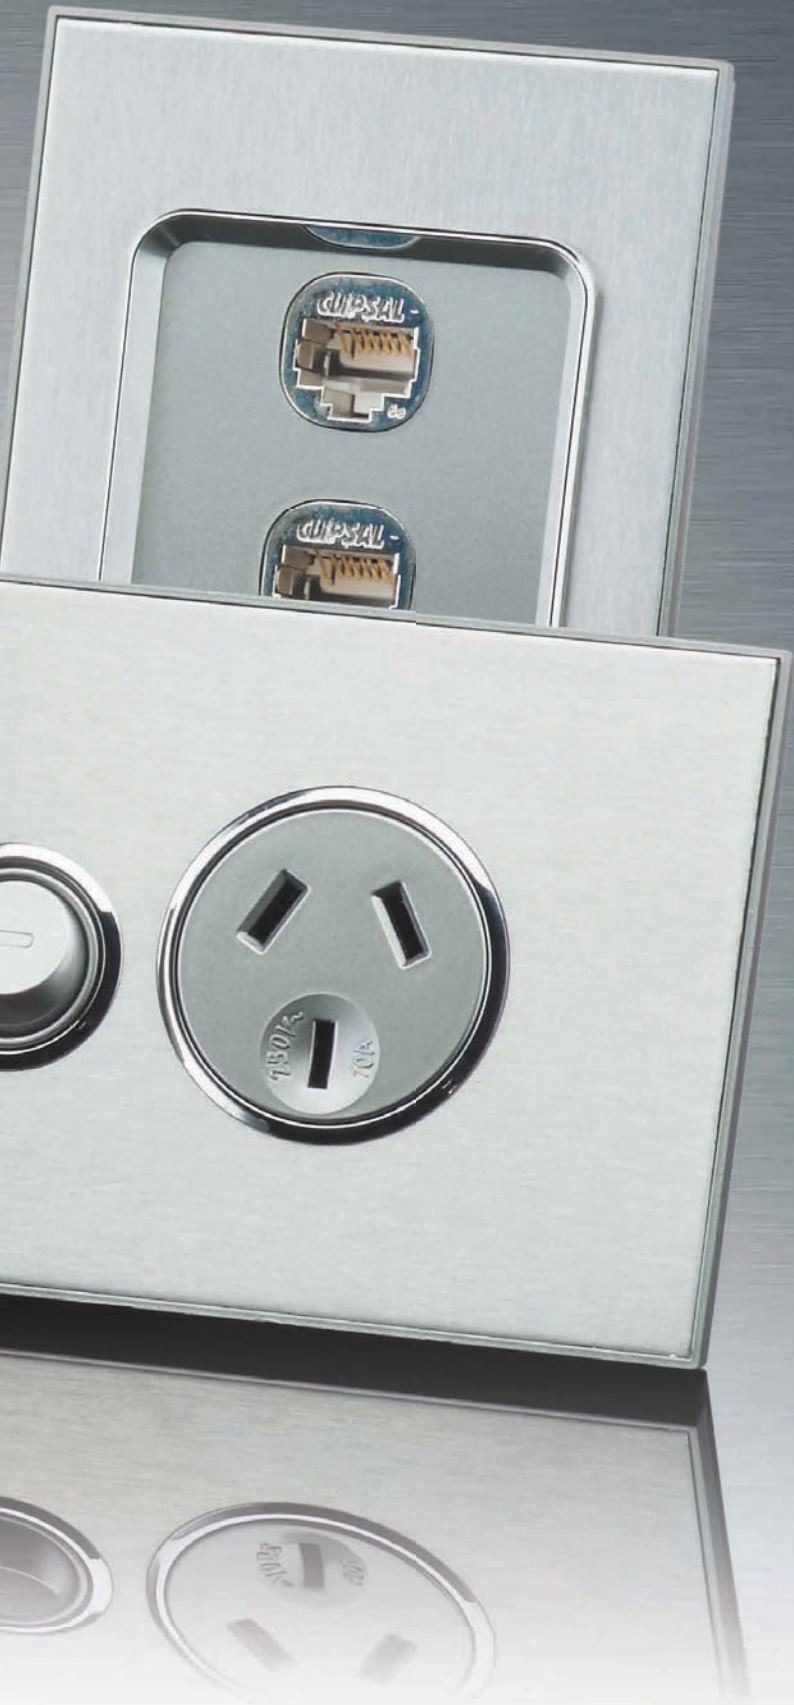

Saturn Horizon

New Saturn finish on the Horizon

Another new addition to the stunning Saturn range offers a textural metallic finish that comes in two fantastic colours: Horizon Silver and Horizon Black. Saturn Horizon features a flat, square-edge design that will complement any modern interior.

Horizon Silver and Horizon Black come with a subtle charcoal grey frame and pushbuttons that perfectly match the stylish new fascia and superbly blend in with today's popular kitchen appliances and interior design.

No matter what colour you choose, Horizon provides you with the most contemporary, modern switch design on the Australian market.

Colours and styles

Available in Horizon Silver and Horizon Black for all wall switches, switched sockets, dimmers, fan controllers, cooker switches, and communication plates (see page 19 for colour representation).