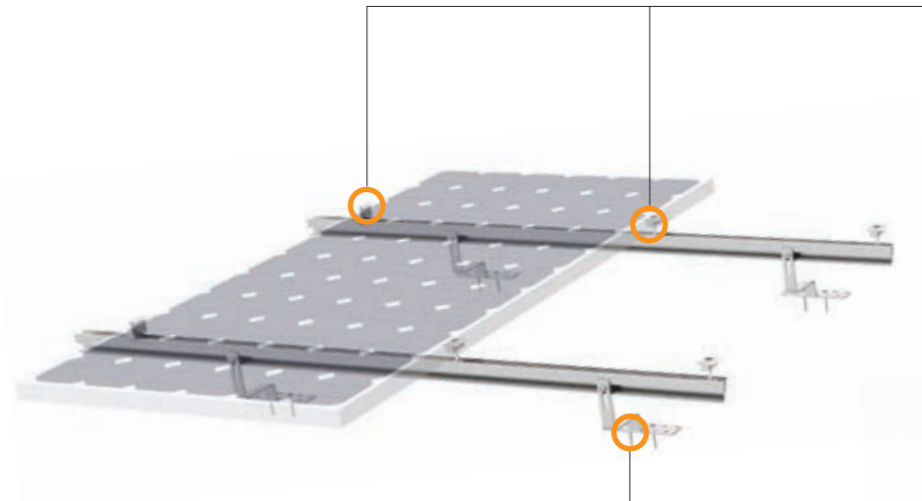

Wide range of tilting

With three adjustable tilt legs, these parts can tilt panels from between 10-60 degrees. Through its innovative design, the tilt legs can cope with all common purlin distances.

Universal

SolarRoof has suitable mid and end clamps for every size of solar panel including frameless, thin film panels or special clamps for cyclonic regions. In the growing range of clamps, cable clips, adapters and accessories you're sure to find the parts you require for your residential rooftop mounting needs.

10 Year
Warranty*

Commercial

Residential

International Patent
PCT/AU2009/000616

Tile interface

SolarRoof has high quality stainless steel roof hooks which are suitable for most types of tiled roofs. Side mounted or landscape tile interfaces can be used to cater for special mounting needs. Roof hook extenders are also part of the range for installations on high corrugation tiles such as Spanish tiles.

The available adapters, non-penetration clamps and base rails make the application of this part truly universal.

ST-Rail

Specifically developed to achieve larger spans, the SolarRoof standard rail has reduced the number of required fixings. The ST-rails have two patented Z-Module channels with one at top for panel mounting and the second on side for connecting to the roof interface. The standard rail comes in 2560, 3150, 3405 and 4200mm lengths.