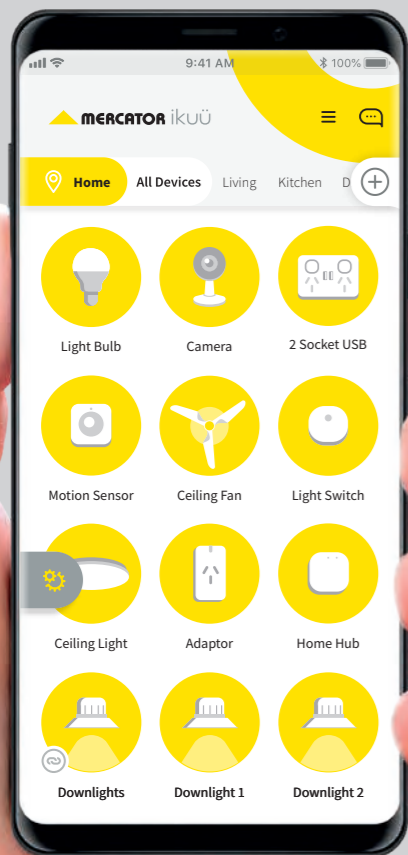

## Hands Full? Try Voice Control

Voice control gives you the flexibility of controlling your products without having to use a mobile device or physical switch.

Access a wide range of features including adjusting the brightness of your lights, turning devices on or off or activating scenes.

Power points can turn non-smart products such as heaters on or off.

- Save the environment, and your wallet
- Track your energy costs with power monitoring
- View your live energy use
- Compare the energy usage of previous months

Double Power Point with USB

Motion Sensor

Combination Sensor

Light Switch

Universal IR Remote

Downlight

# Easy Retrofit

With Mercator Ikuü, you can easily upgrade to a smart home system without replacing existing non-smart products.

Mercator Ikuü switches, power points and the smart universal remote can transform existing non-smart products, such as lights, TVs and air conditioners, into smart products controlled via the app or voice.