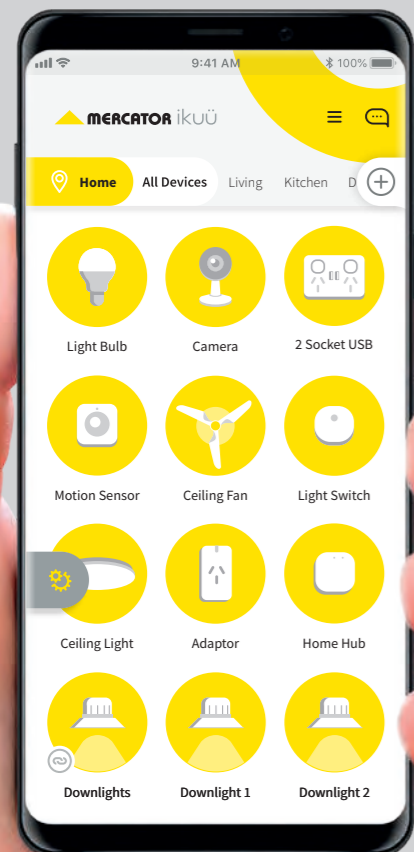

## Hands Full? Try Voice Control

Voice control gives you the flexibility of controlling your products without having to use a mobile device or physical switch.

Access a wide range of features including adjusting the brightness of your lights, turning devices on or off or activating scenes.

“turn on the  
kitchen lights”

# Peace of Mind

Worried that you left something on when you left the house? With Mercator Ikuü, you can check your appliances from anywhere and turn them off remotely if needed.

Smart IR universal remotes can control any IR device such as AC units and TVs.

Power points can turn non-smart products such as heaters on or off.

- Save the environment, and your wallet
- Track your energy costs with power monitoring
- View your live energy use
- Compare the energy usage of previous months