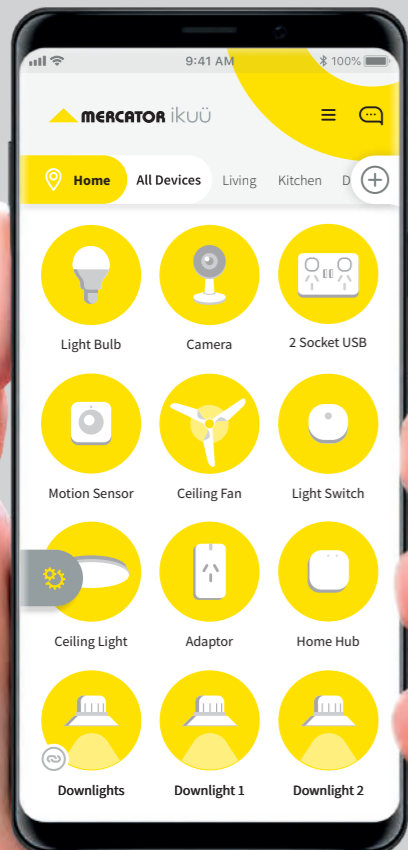

## Hands Full? Try Voice Control

Voice control gives you the flexibility of controlling your products without having to use a mobile device or physical switch.

Access a wide range of features including adjusting the brightness of your lights, turning devices on or off or activating scenes.

# A Light Switch, but More...

Motion, contact and temperature sensors ensure your products respond to your daily routine, automatically.

Scheduling and count-down timers ensure you can have your product turning on and off, precisely when you need it.

Light switches also available in black

14

Control your bathroom heater via a Mercator Ikuü smart wall switch.

Domino 3-in-1 Bathroom Heater

Light Switch

Strip Light

Motion Sensor

Light Switch