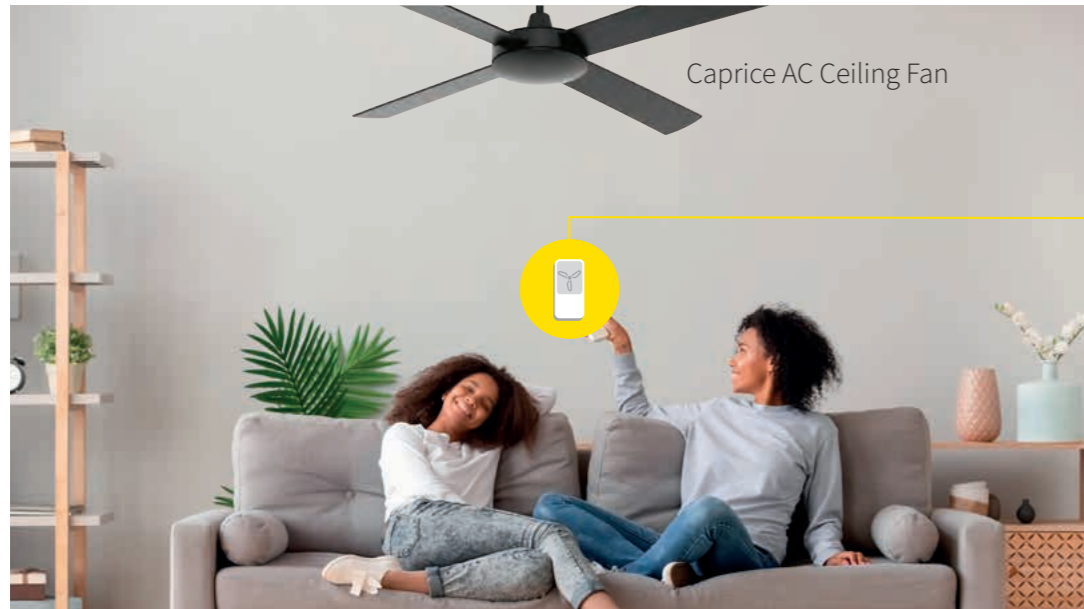

Make your Home Smarter

Experience the best of both worlds.

Take more control of your home with Mercator Ikuü products that can be used with your non-smart appliances.