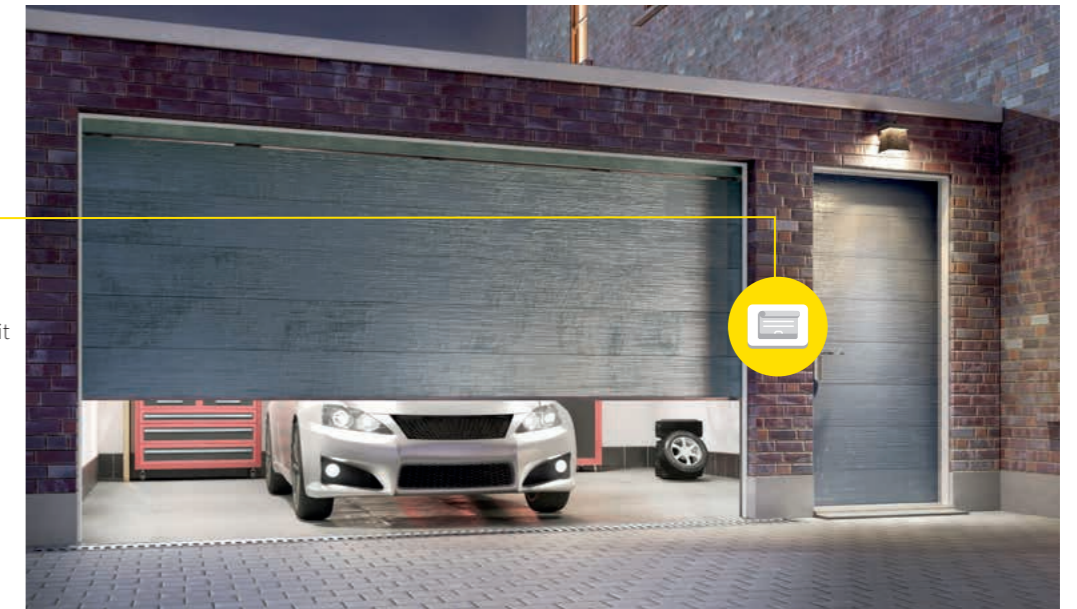

# Make your Home Smarter

Experience the best of both worlds.

Take more control of your home with Mercator Ikuü products that can be used with your non-smart appliances.

Universal fan remote

Garage door control kit