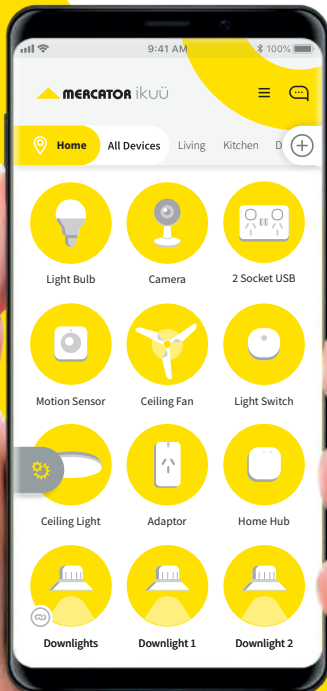

MERCATOR ikuü

mercator.com.au

ikuu.com.au

Simple to Install

Simple wiring for easy installation.
No additional wiring needed.
Fits standard mounting accessories.