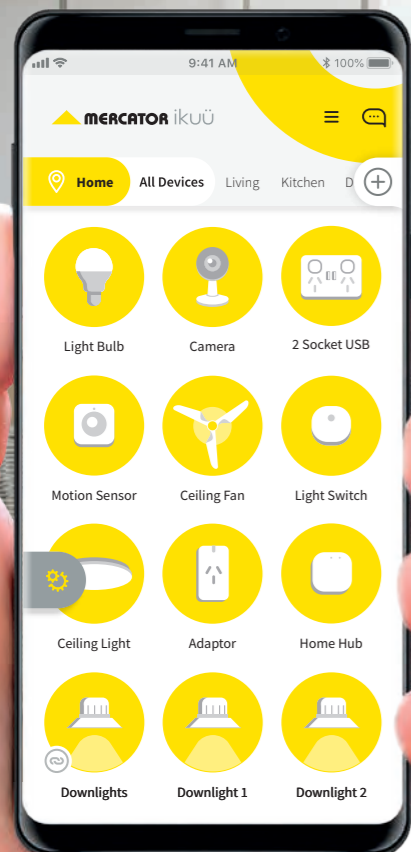

# Affordable, Luxurious and Convenient

**MERCATOR** ikuü

Minota Smart DC Ceiling Fan

Edith & Ava Pendants

Mercator Ikuü is simple to install, quick to set up and easy to use. The intuitively designed app and broad range of affordable luxury products provide a convenient way to create an entirely personalised system that works the way you want.

To view the entire Mercator Ikuü range, visit [www.ikuu.com.au](http://www.ikuu.com.au)

Designed for Australian Electrical contractors.  
See how easy it is to install Mercator Ikuü

Touch

Use the app

Voice Command

## Hands Full? Try Voice Control

Voice control gives you the flexibility of controlling your products without having to use a mobile device or physical switch.

Access a wide range of features including adjusting the brightness of your lights, turning devices on or off or activating scenes.