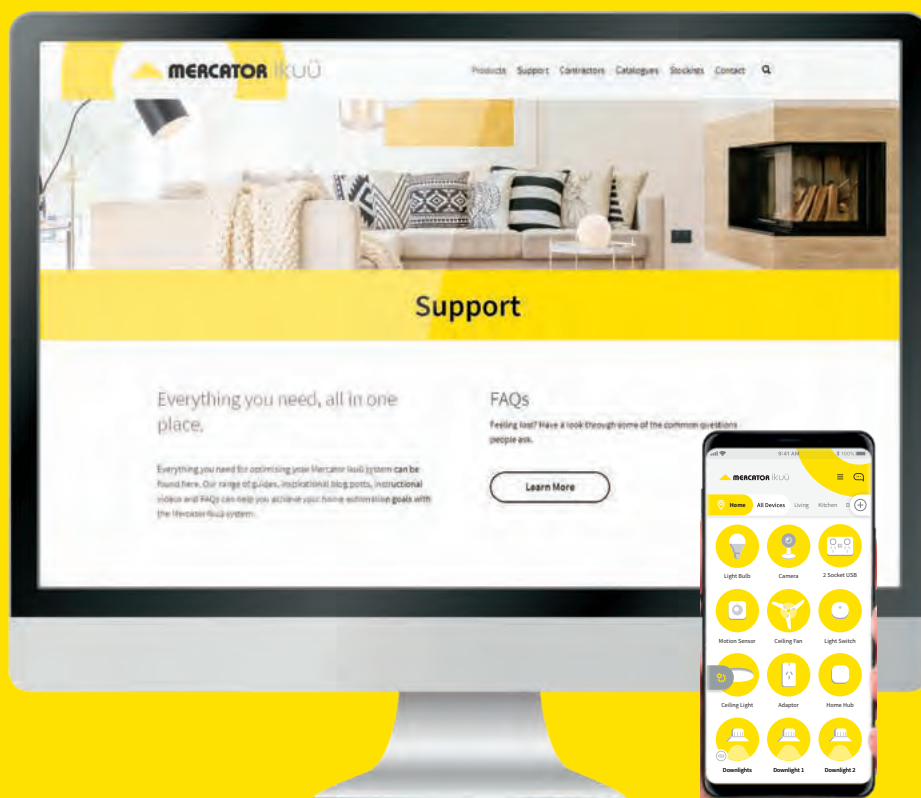

Distributed by:

Visit Our Website or Call

Achieve your home automation goals with the Mercator Ikuü system.

ikuu.com.au

View a range of guides, inspirational and instructional blog posts, videos and FAQs.

- Product advisors
- Pairing and app set-up guidance
- Voice control experts
- Commissioning training
- Automation coaches
- On-hand licensed electricians
- Electrical engineers
- Networking specialists
- Technical advisors

Call our customer care team to access a broad range of support:

1300 552 255

mercator.com.au

ikuu.com.au