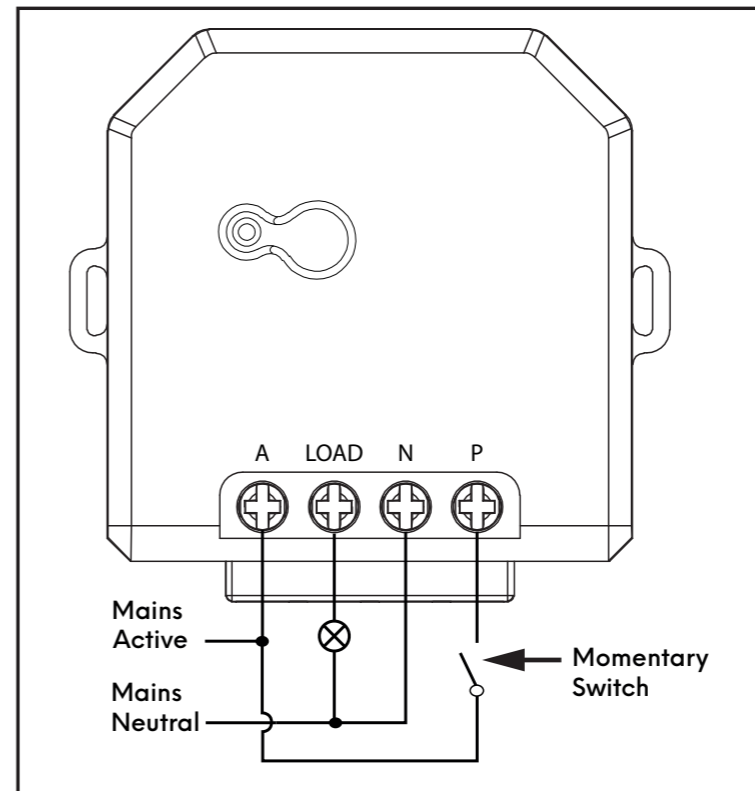

Wiring Accessories

Description	Image	Product Code	Protocol	Rating	Minimum Load Requirement	Neutral	Colour Options	Power Monitoring
Plug Base		SPBS01G	Zigbee	10A		Required	WHITE	NO
		SPBS01G-WIFI	WiFi	10A	No Requirement	Required	WHITE	NO
Switch Mechanism		SSWM	Zigbee	2A	5W	Not Required	WHITE	NO
		SSWM-WIFI	WiFi	2A	5W	Not Required	WHITE	NO
Switch Mechanism		SSWM10-ZB	Zigbee	10A	None	Required	WHITE BLACK	NO
		SSWM10-WIFI	WiFi	10A	None	Required	WHITE BLACK	NO
Rotary Dimmer Mechanism		SSWRM-ZB	Zigbee	-	5W	Not Required	WHITE	NO
		SSWRM-WIFI	WiFi	-	5W	Not Required	WHITE	NO
Single Two Way Switch		SSW01GX-ZB	Zigbee	10A	None	Required	WHITE	NO
		SSW01GX-WIFI	WiFi	10A	None	Required	WHITE	NO
Double Two Way Switch		SSW02GX-ZB	Zigbee	10A	None	Required	WHITE	NO
		SSW02GX-WIFI	WiFi	10A	None	Required	WHITE	NO
Handwave Switch		SSW01GHW-WIFI	Zigbee	10A	None	Required	WHITE	NO
		SSW01GHW-WIFI	WiFi	10A	None	Required	WHITE	NO
Combination Sensor		SSWMPIR-ZB	Zigbee	10A	None	Required	WHITE	NO
		SSWMPIR-WIFI	WiFi	10A	None	Required	WHITE	NO
In-line Switch with Dimmer		SISWD11-ZB	Zigbee	-	5W	Not Required	WHITE	NO
		SISWD11-WIFI	WiFi	-	5W	Not Required	WHITE	NO
In-line Switch		SISW11-ZB	Zigbee	-	None	Required	WHITE	NO
		SISW11-WIFI	WiFi	-	None	Required	WHITE	NO

Load Correction Device
MLC001
Reduces flickering of LED connected loads and increases the load of no-neutral switchgear

This product is designed to sit behind any momentary push button switch - increasing the finishes choices your customer has. You can still control the product via the push button, but also have app and voice control.