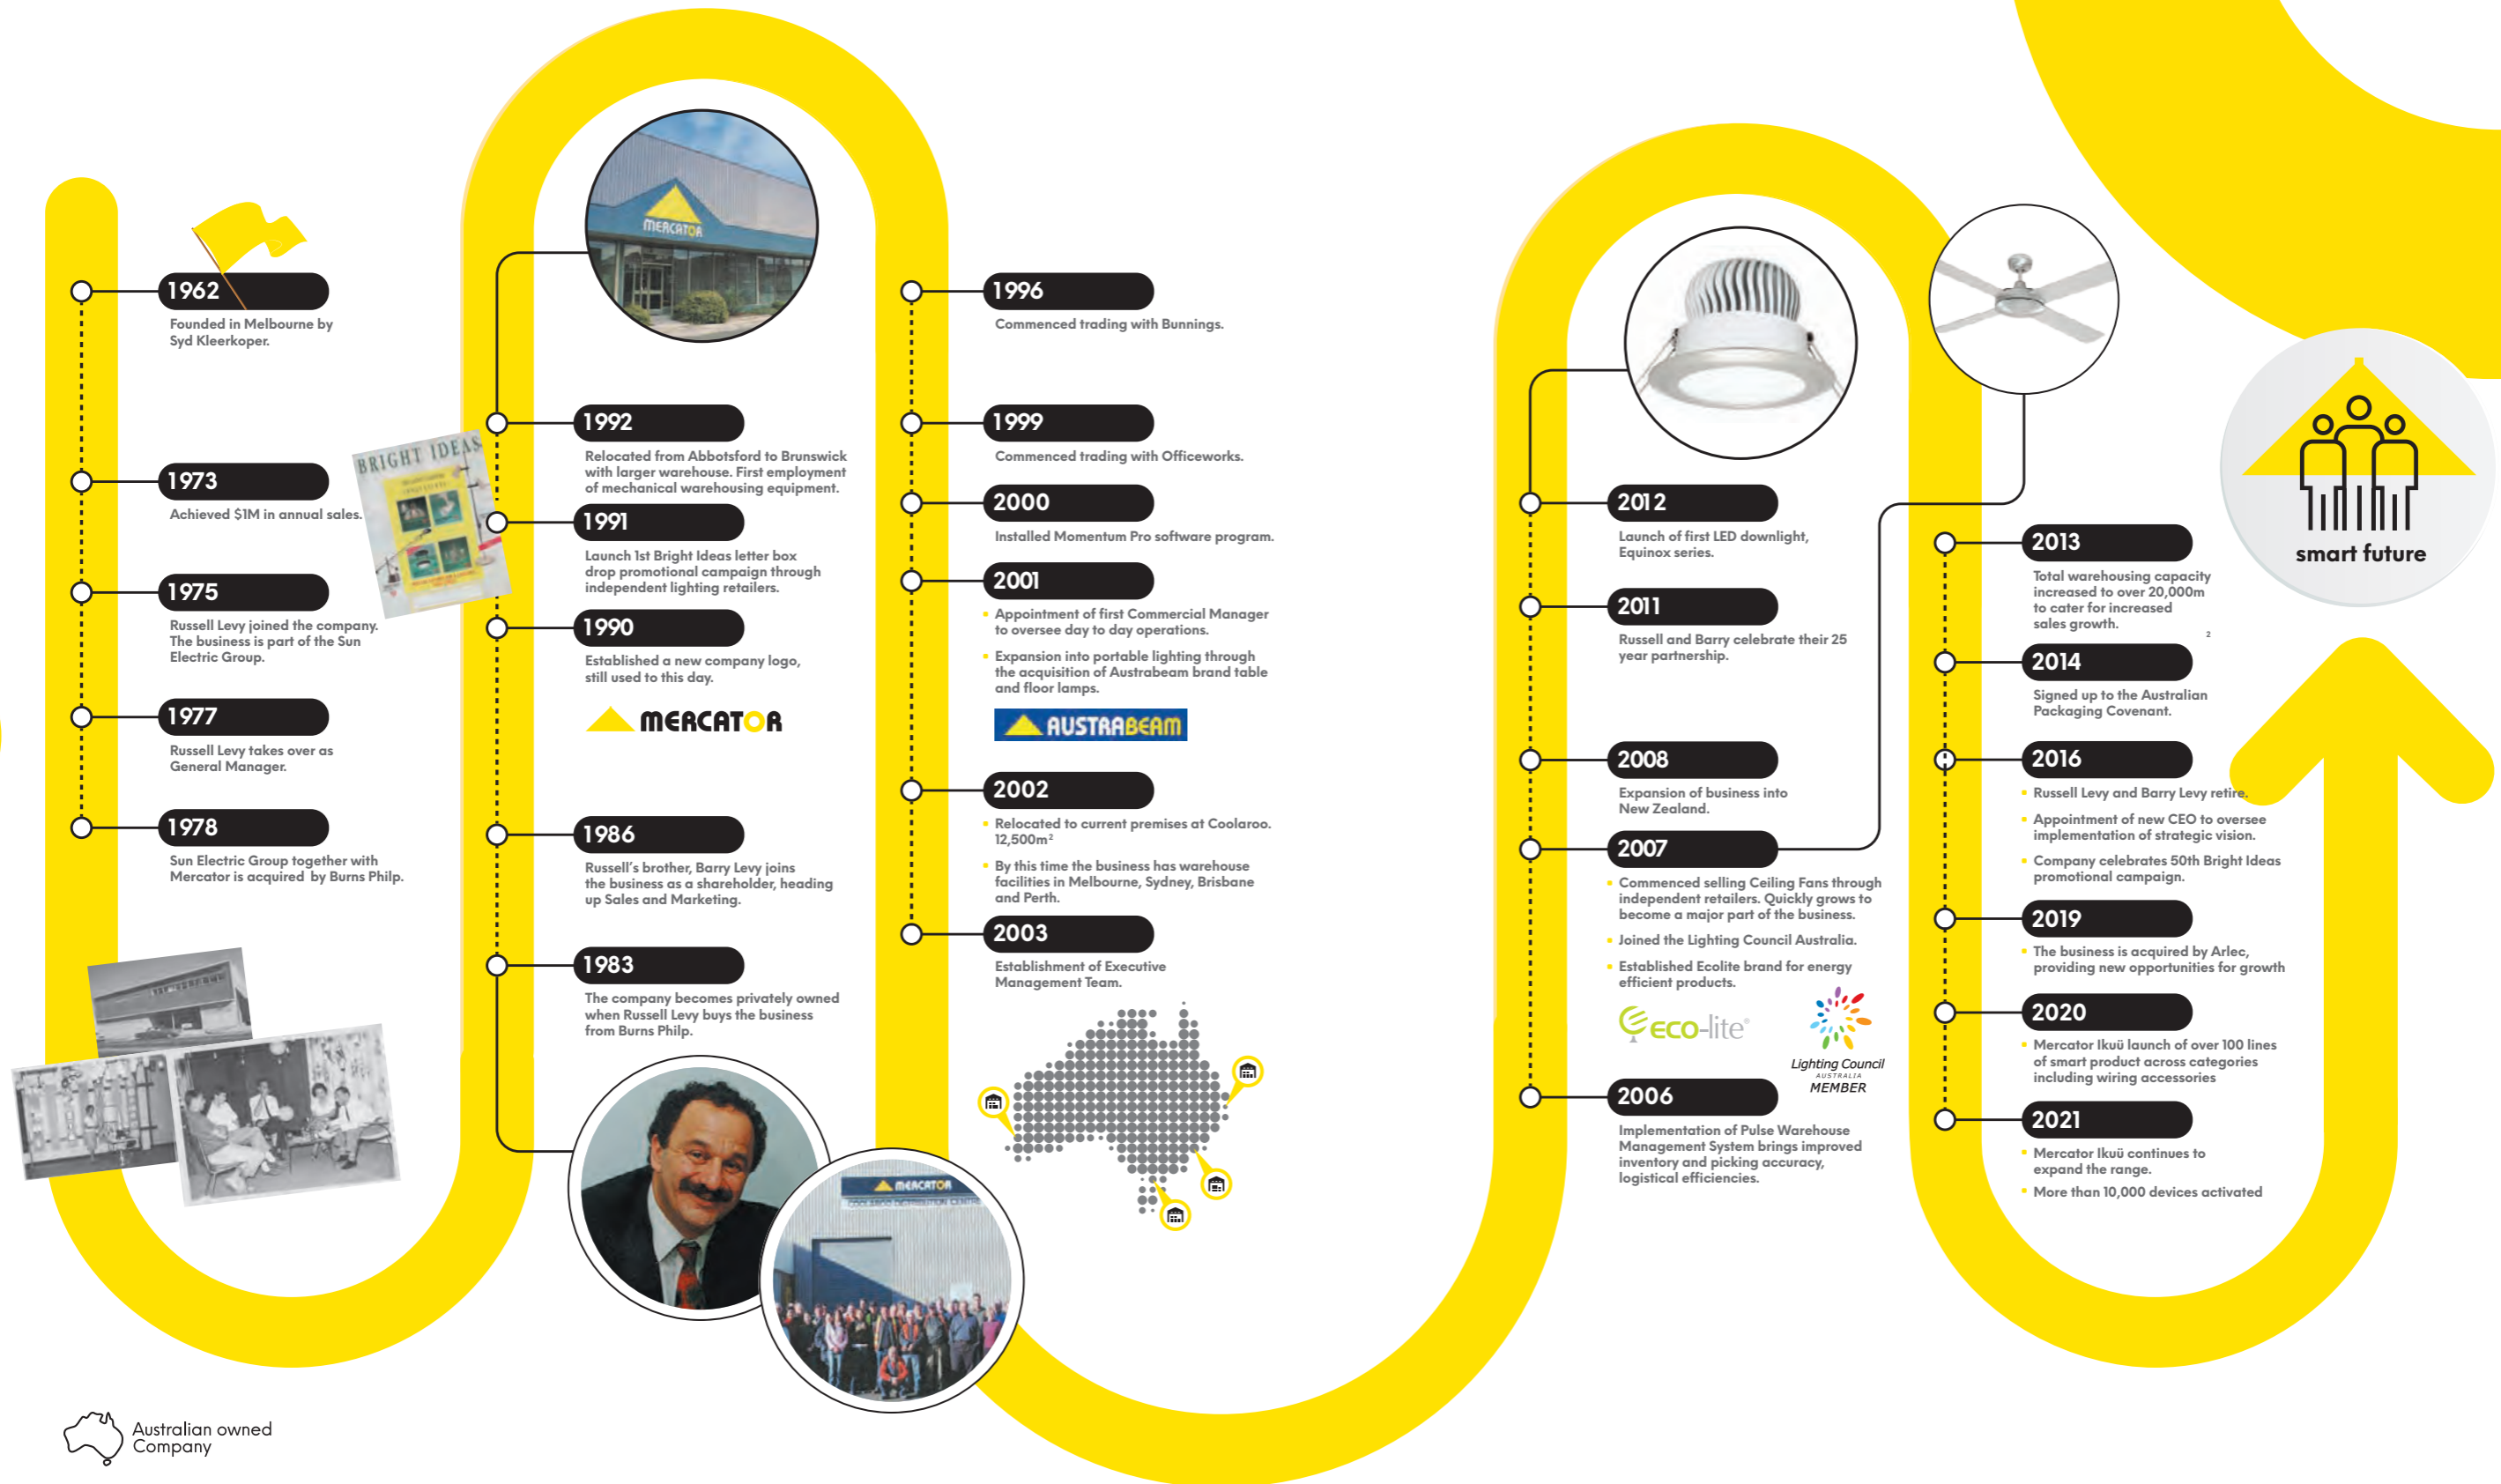

Australian Owned, Designed, Operated and Supported

Since foundation Mercator has been inspiring Australians with affordable lighting and fan designs that bring comfort, style and function to homes and offices across the country. Our team continues to Create, Inspire and Innovate because we are passionate about bringing the latest high quality, affordable designs into the homes of all Australians. This philosophy extends through our design and supply chain and into our continual technological development.