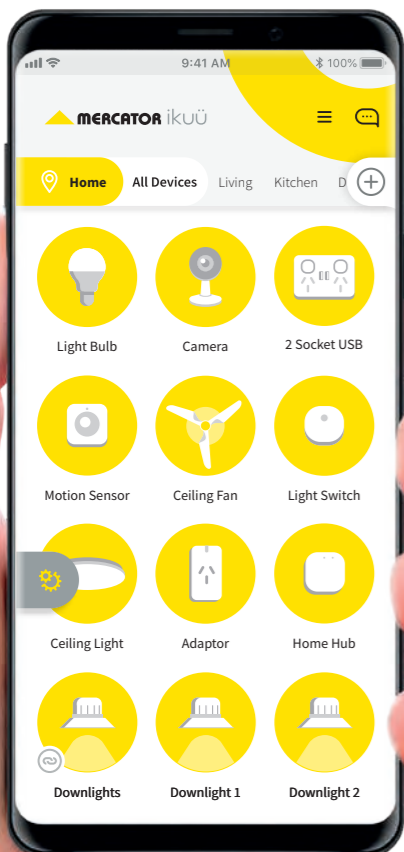

# A Complete Range of Products, All in a Single App

Mercator Ikuü provides a complete range of products all in a single app. This allows for enhanced flexibility and control over how your products interact with each other.

Voice control gives you even more flexibility in how you use your products. Mercator Ikuü is compatible with both Google Assistant and Amazon Alexa.

The app is available for iOS and android devices.

Mercator Ikuü has a product for every room. To see the full range visit [www.ikuu.com.au](http://www.ikuu.com.au)

Access all your Mercator Ikuü devices from anywhere using WiFi or mobile data.

Download the Mercator Ikuü app from either the Google Play or Apple App Stores. Scan the QR code to download the app.

## Hands Full? Try Voice Control

Voice control gives you the flexibility of controlling your products without having to use a mobile device or physical switch.

Access a wide range of features including adjusting the brightness of your lights, turning devices on or off or activating scenes.