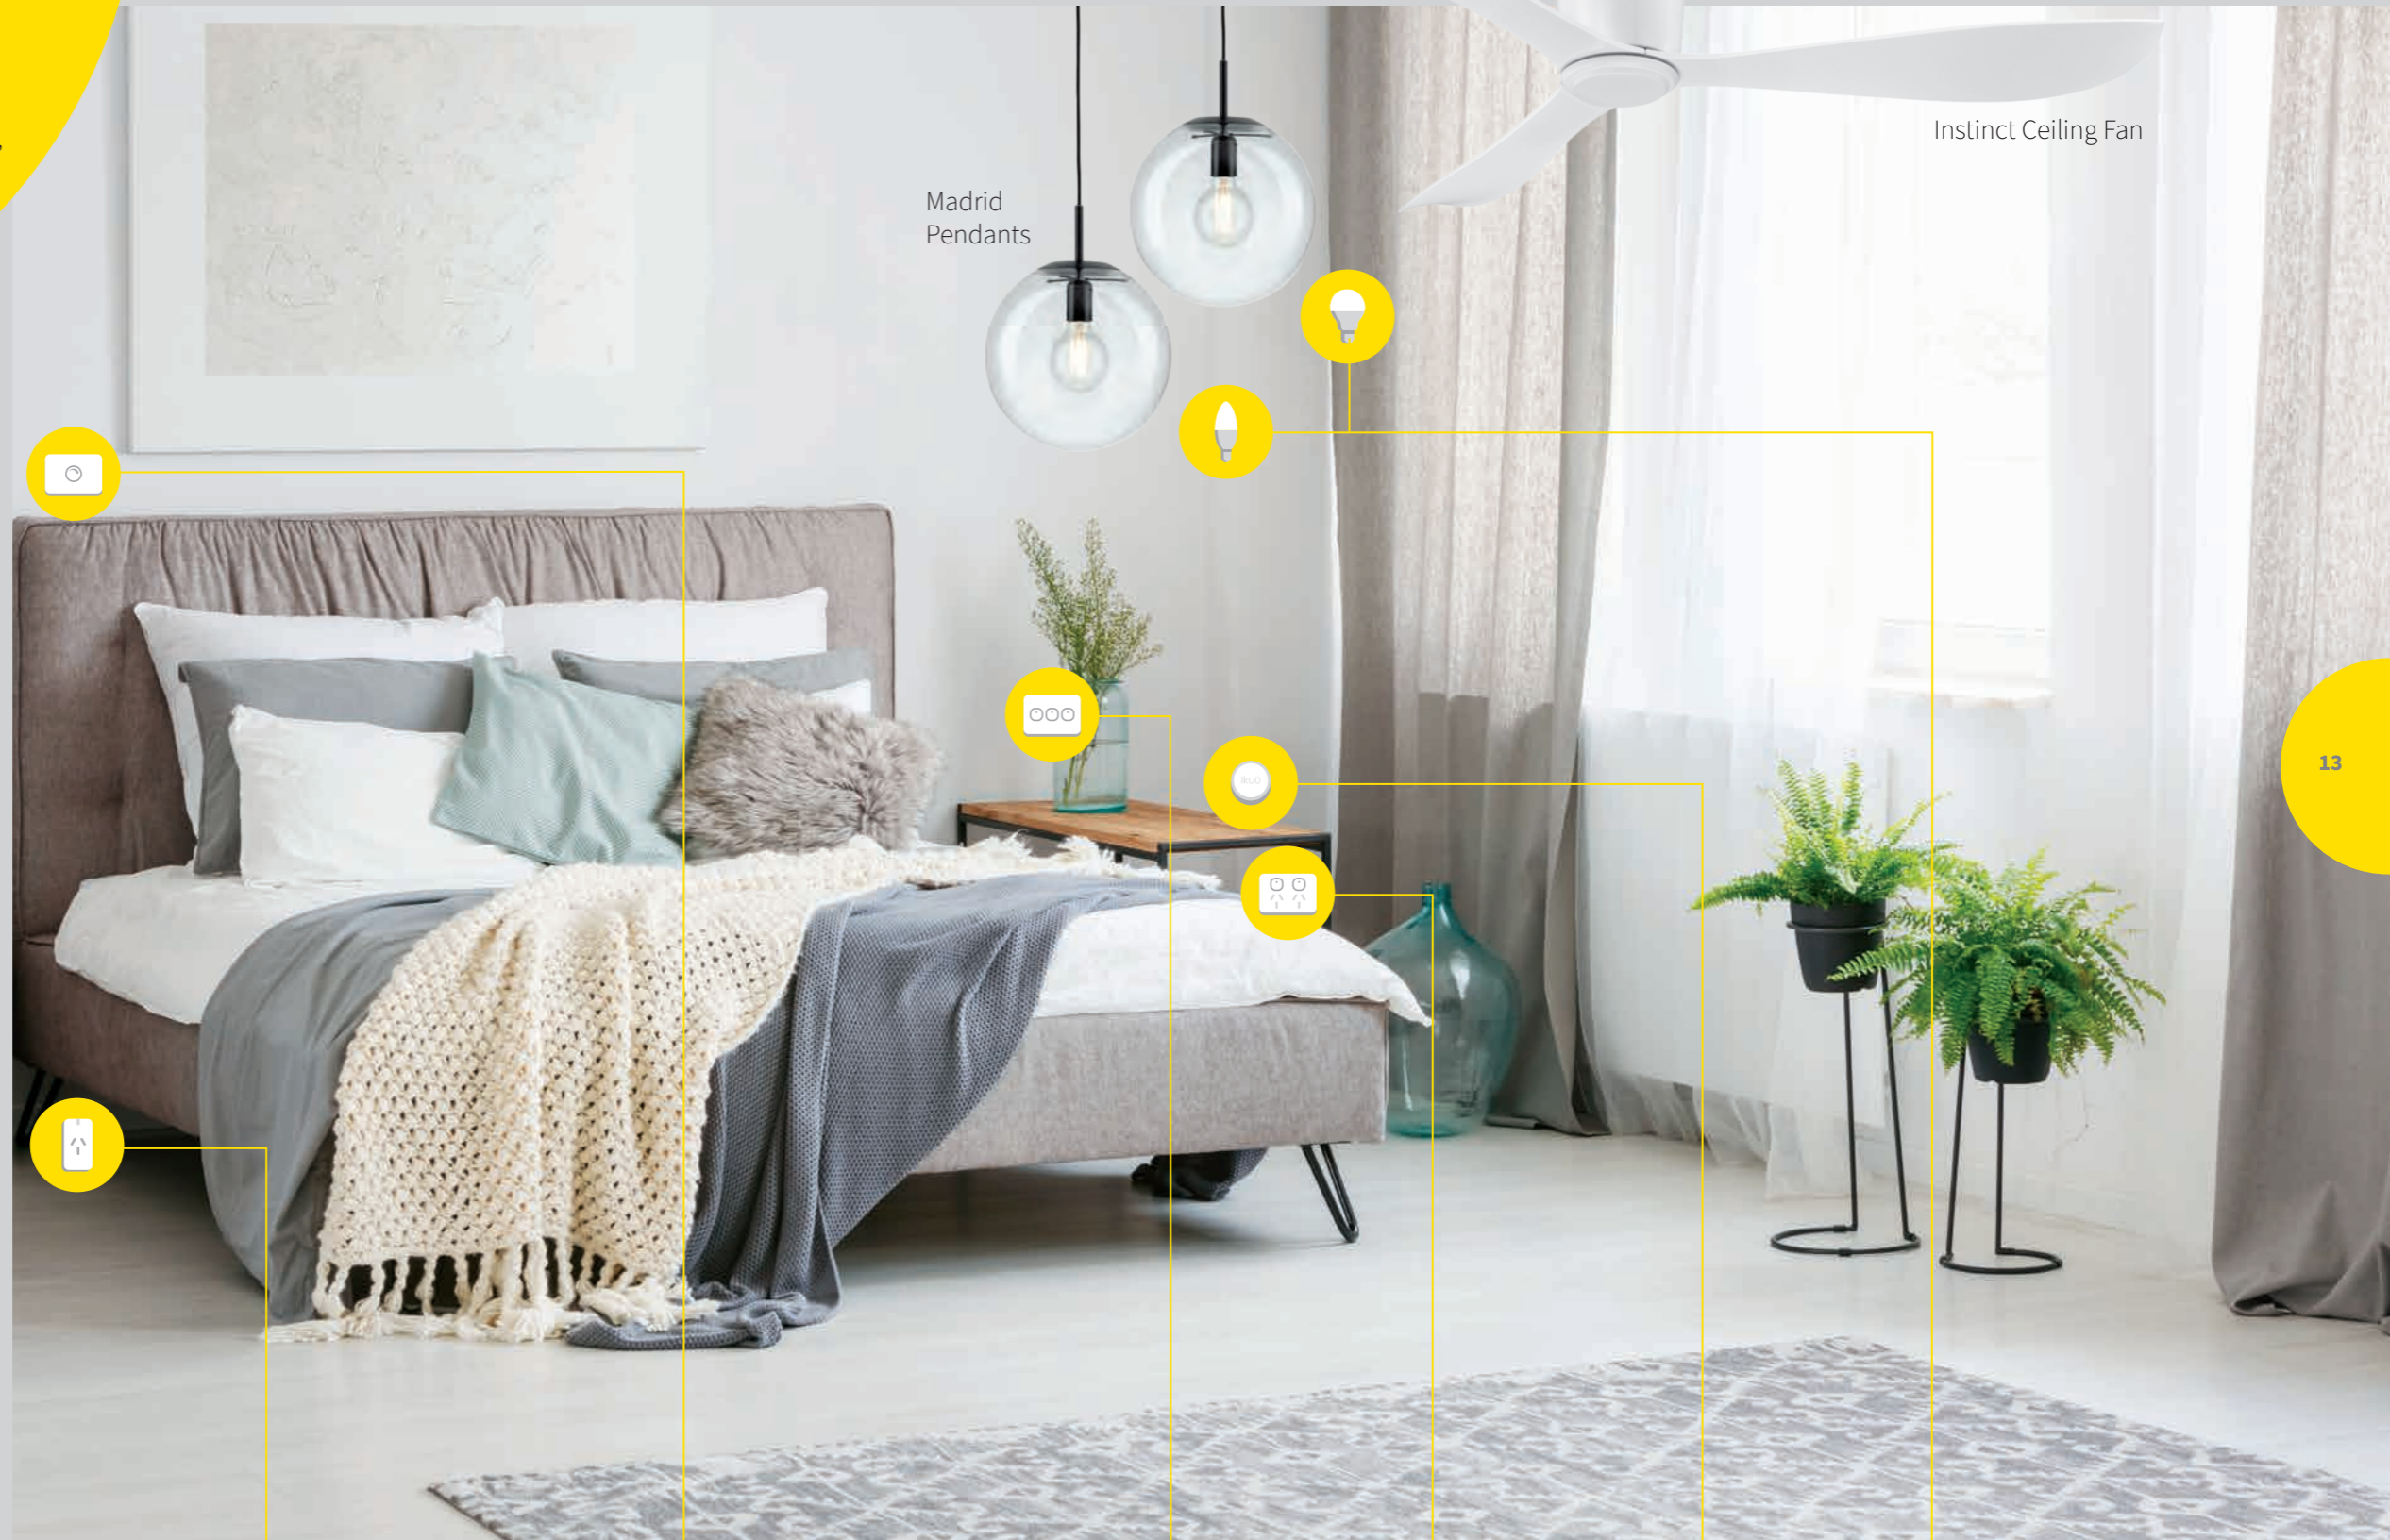

Easy Retrofit

With Mercator Ikuü, you can easily upgrade to a smart home system without replacing existing non-smart products.

Mercator Ikuü switches, power points and the smart universal remote can transform existing non-smart products, such as lights, TVs and air conditioners, into smart products controlled via the app or voice.