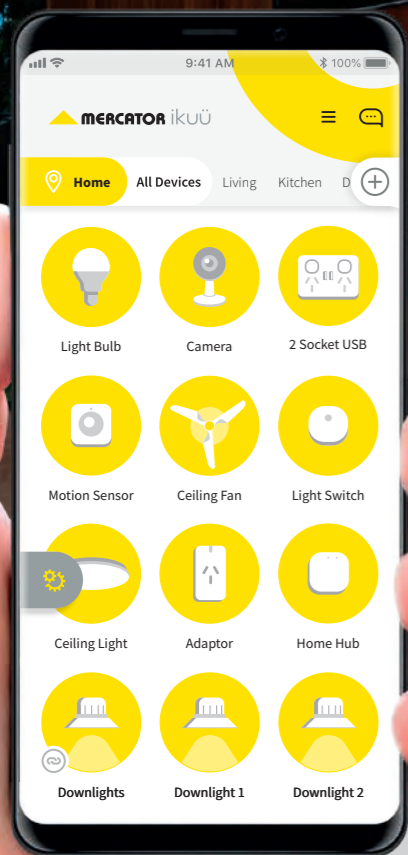

Smart Security Solutions

Enjoy perfectly illuminated outdoor lighting with Mercator Ikuü's automation sunrise and sunset options.

Receive alerts when motion is detected outside your home, for peace of mind while you're away or when you're calling it a night.

16

17