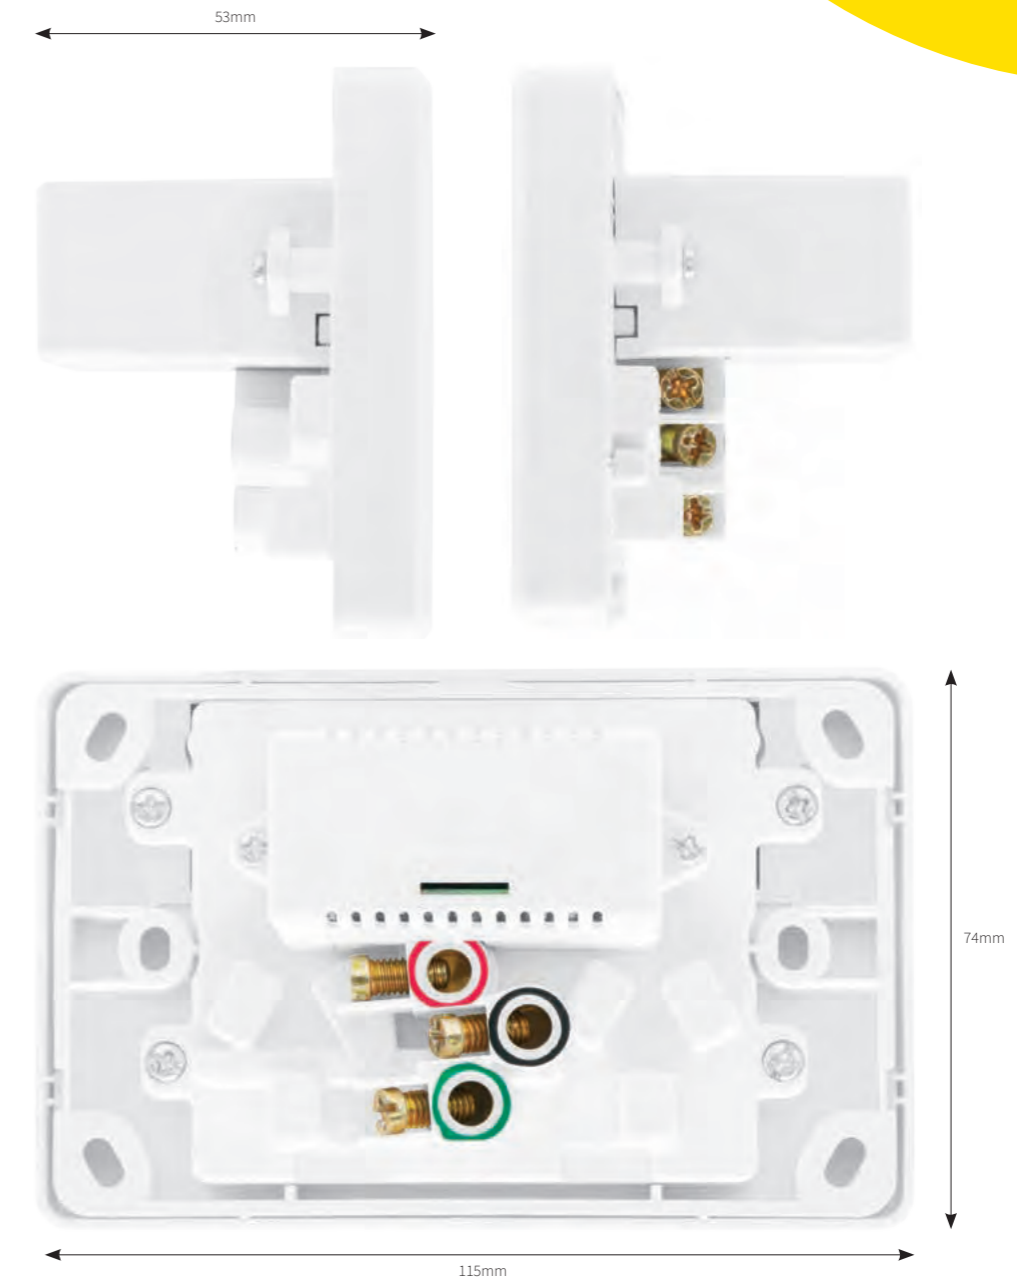

**A smart switch connecting to a non-smart load**

Smart Switch SSW01G-WIFI

Non smart load

**Replacing a traditional switch with no neutral at the switch**

Smart Switch SSW01G

Batten holder

**Replacing a traditional switch with no neutral at the switch**

**Replacing a traditional switch in a multi-way configuration**

From This

Batten holder

Multi way switching is achieved through the automation section of the Mercator Ikuü app.

To This

Multi Way Switch 1 SSW01G

Non-smart load

Multi Way Switch 2 SSW01G-WIFI

Wi-Fi and Zigbee switches can be used on the same circuit. Zigbee switches have a minimum load requirement, when there is no load for the entire plate use a Wi-Fi switch or a Zigbee switch with a suitable load correction device. Contact our customer care team for more info.

Switches, power outlets and associated wiring must be installed by a licensed electrician. Actual size shown.