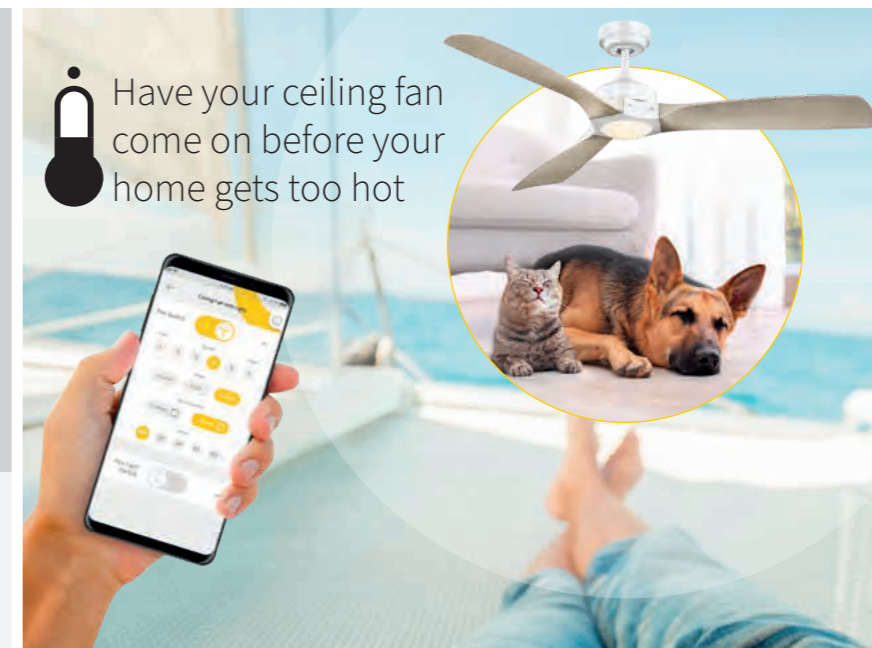

Wiring is completed identically to a conventional motion sensor, but provides a better end-user experience.

The app provides the end-user with control over the sensor state (off, auto or manual over-ride) as well as adjustments to the sensor sensitivity, minimum light level and light-on duration.

# Ceiling Fans

Universal Ceiling Fan Remote Kit  
FRM86G

Compatible with AC ceiling fans.  
Adjust fan speed. Turn fan light on or off.  
Countdown timers. Includes receiver.

Have your ceiling fan come on before your home gets too hot