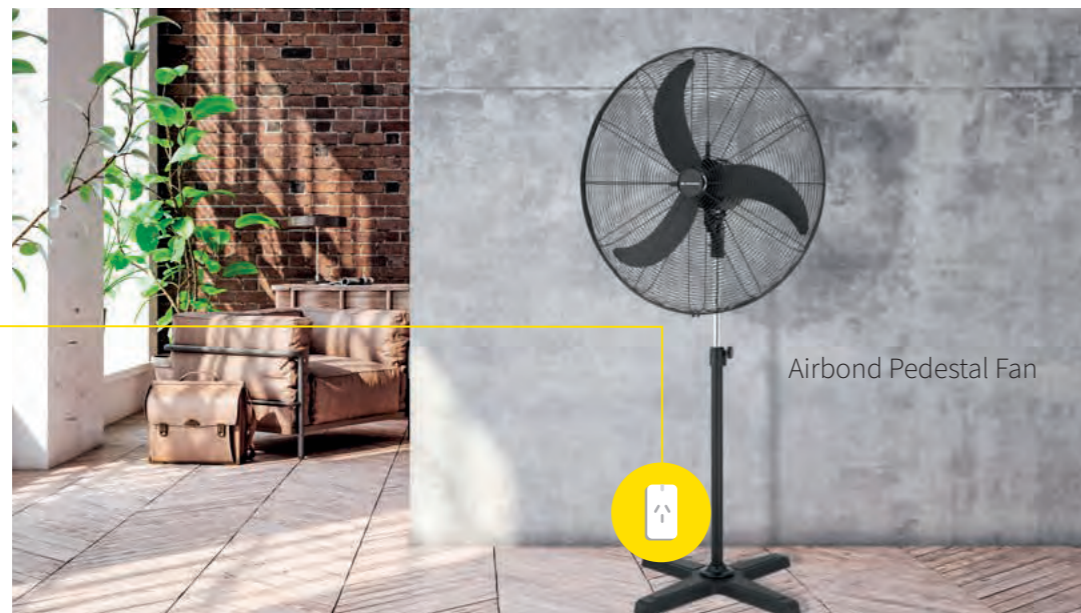

Make your Home Smarter

Experience the best of both worlds.

Take more control of your home with Mercator Ikuü products that can be used with your non-smart appliances.

34

35