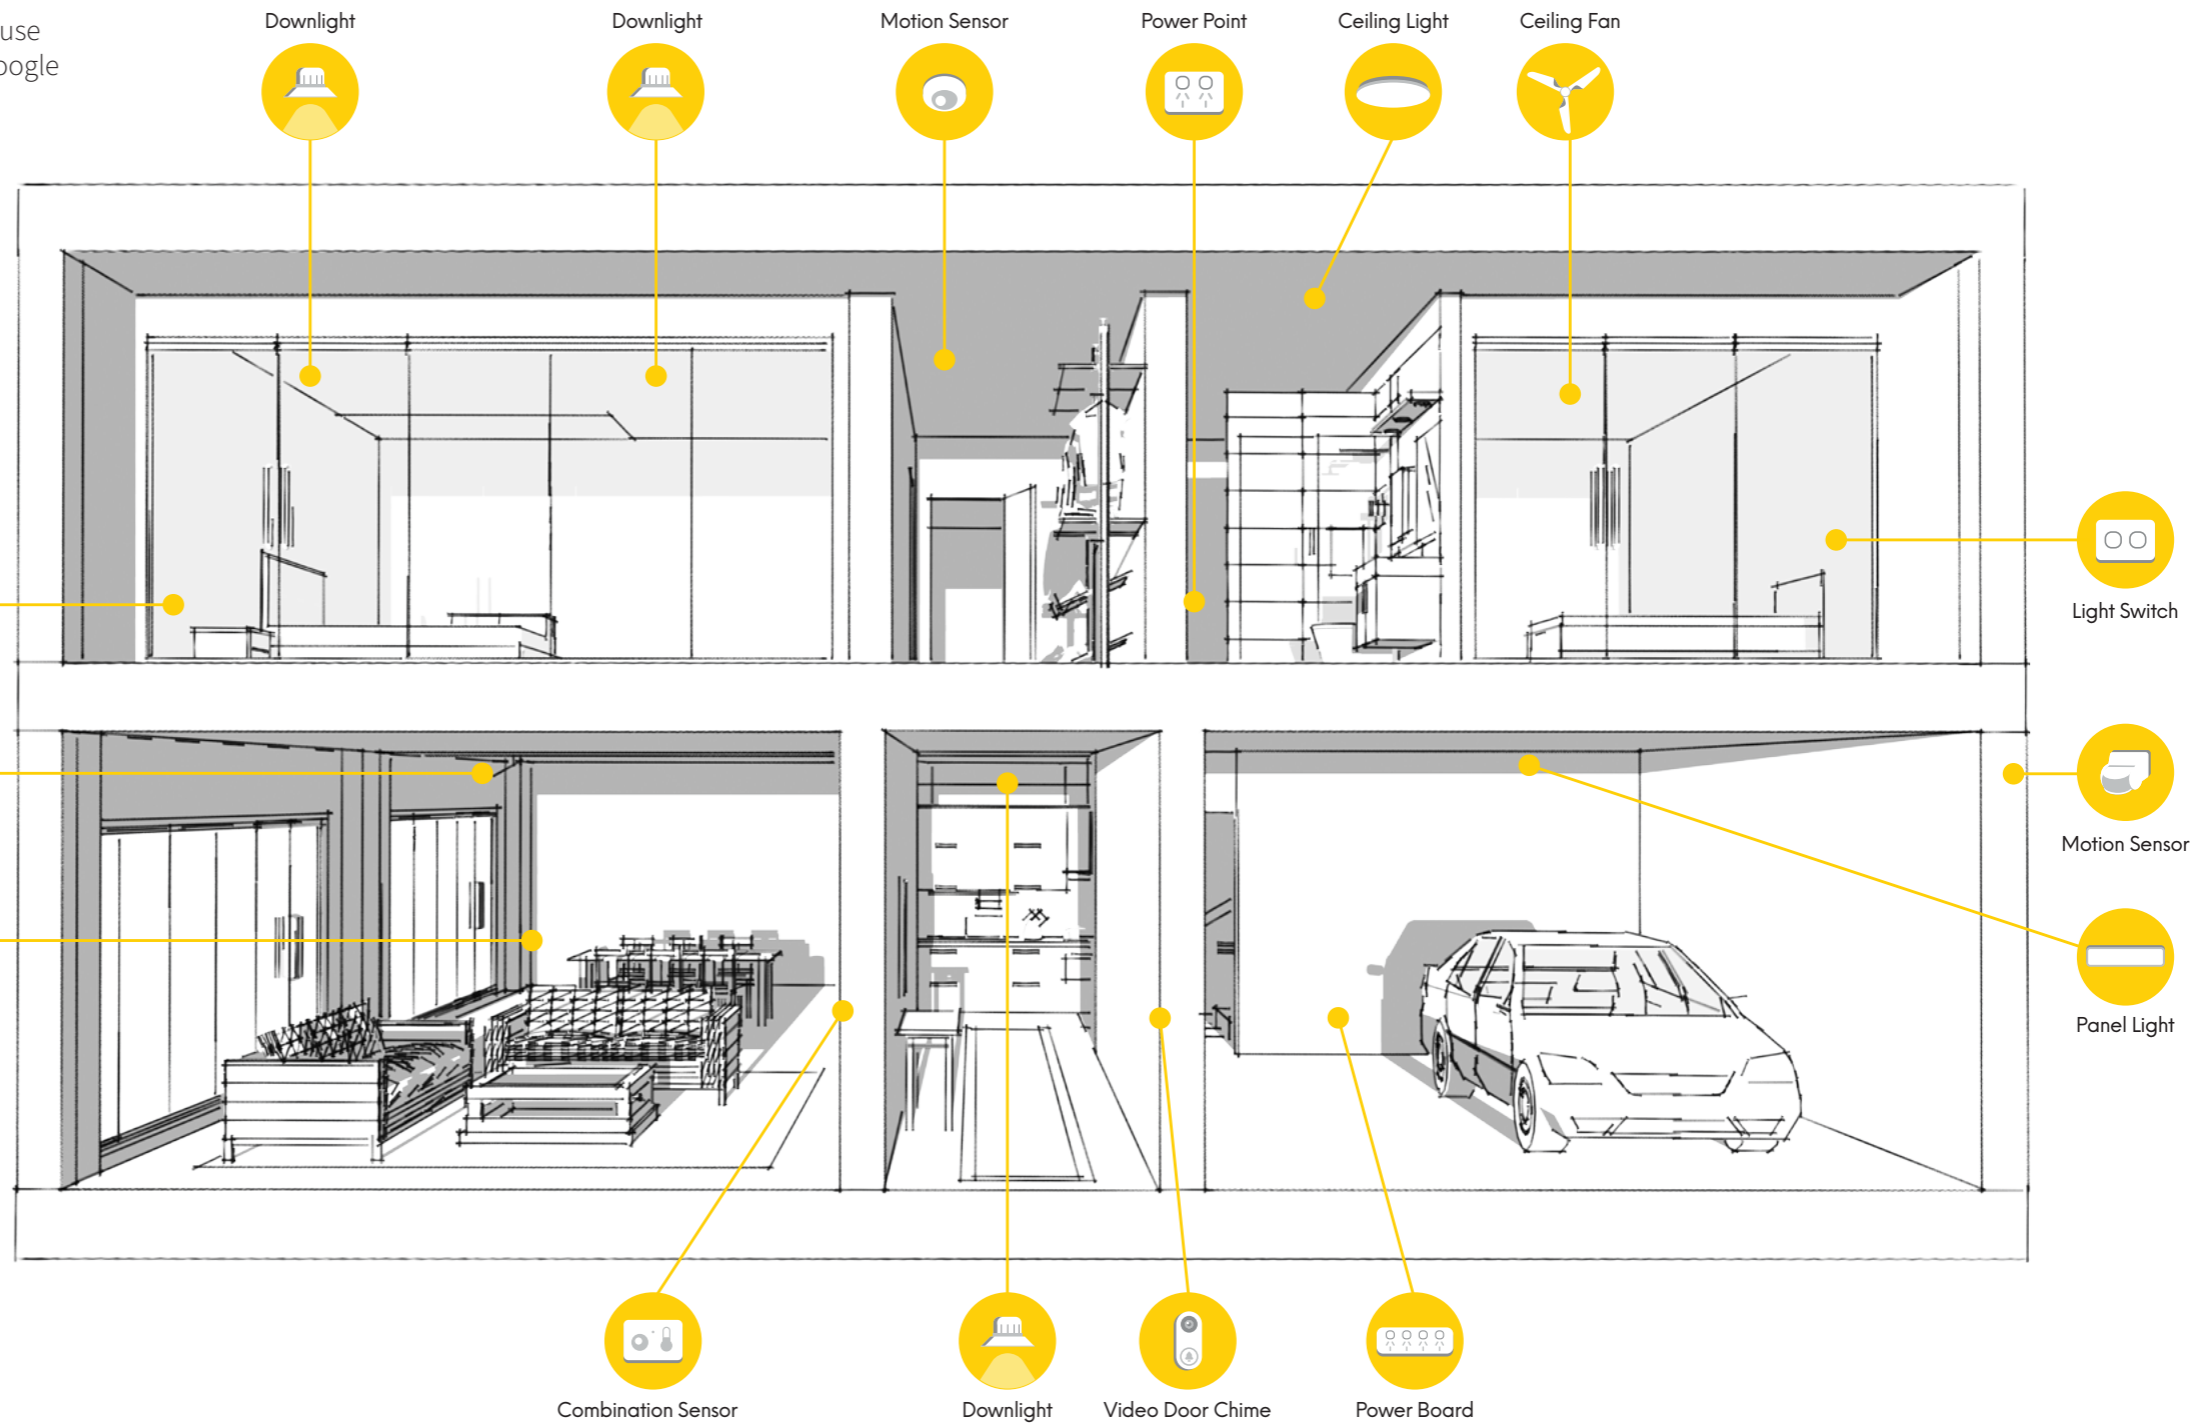

A Complete Range of Products, All in a Single App

Mercator Ikuü provides a complete range of products all in a single app. This allows for enhanced flexibility and control over how your products interact with each other.

Voice control gives you even more flexibility in how you use your products. Mercator Ikuü is compatible with both Google Assistant and Amazon Alexa.

The app is available for iOS and android devices.

Mercator Ikuü has a product for every room. To see the full range visit www.ikuu.com.au

Access all your Mercator Ikuü devices from anywhere using WiFi or mobile data.

Download the Mercator Ikuü app from either the Google Play or Apple App Stores. Scan the QR code to download the app.