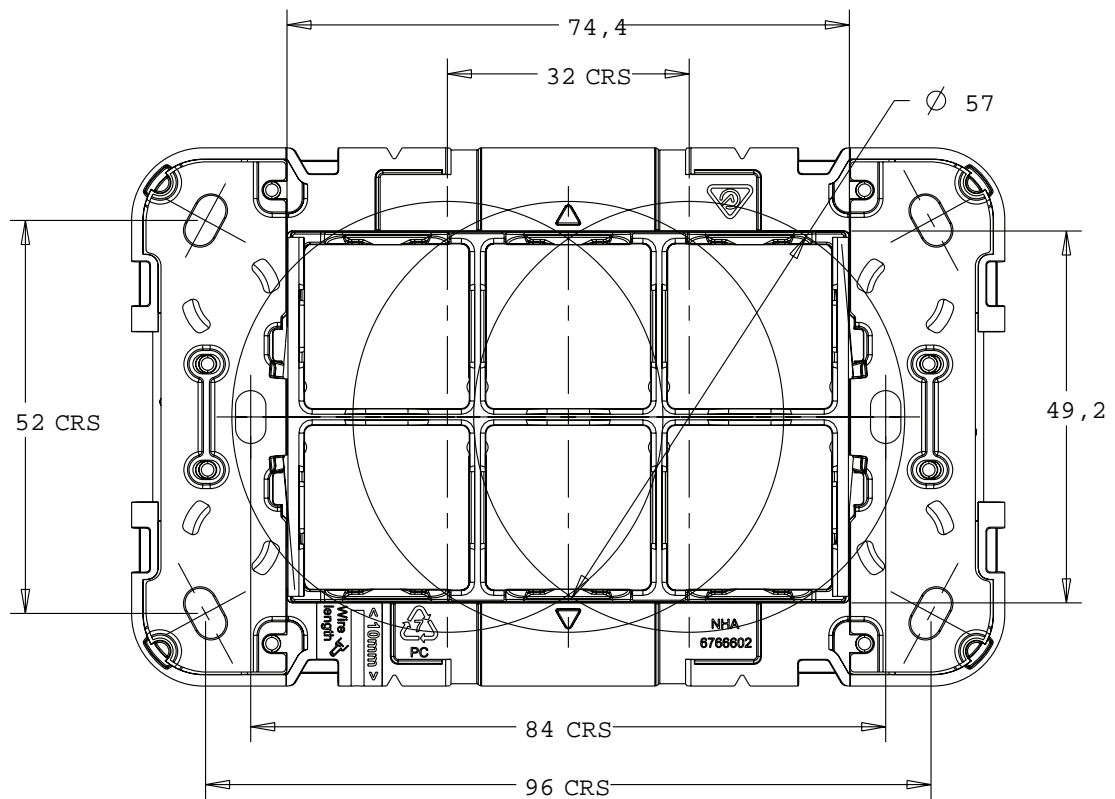

1 to 4 gang switch plate cut-out template

Socket cut-out template

4 gang socket cut-out template

clipsal.com/iconic

Life Is 

CLIPSAL
by Schneider Electric

Architrave switch cut-out template

clipsal.com/iconic

Life Is 

by Schneider Electric

5 and 6 gang switch cut-out templates

clipsal.com/iconic

Life Is 

CLIPSAL
by Schneider Electric

1 to 4 gang switch plate cut-out template

Socket cut-out template

4 gang socket cut-out template

pdl.co.nz/iconic

Life Is On

by Schneider Electric

Architrave switch cut-out template

pdl.co.nz/iconic

Life Is On

by Schneider Electric

5 and 6 gang switch cut-out templates

pdl.co.nz/iconic

Life Is On

by Schneider Electric