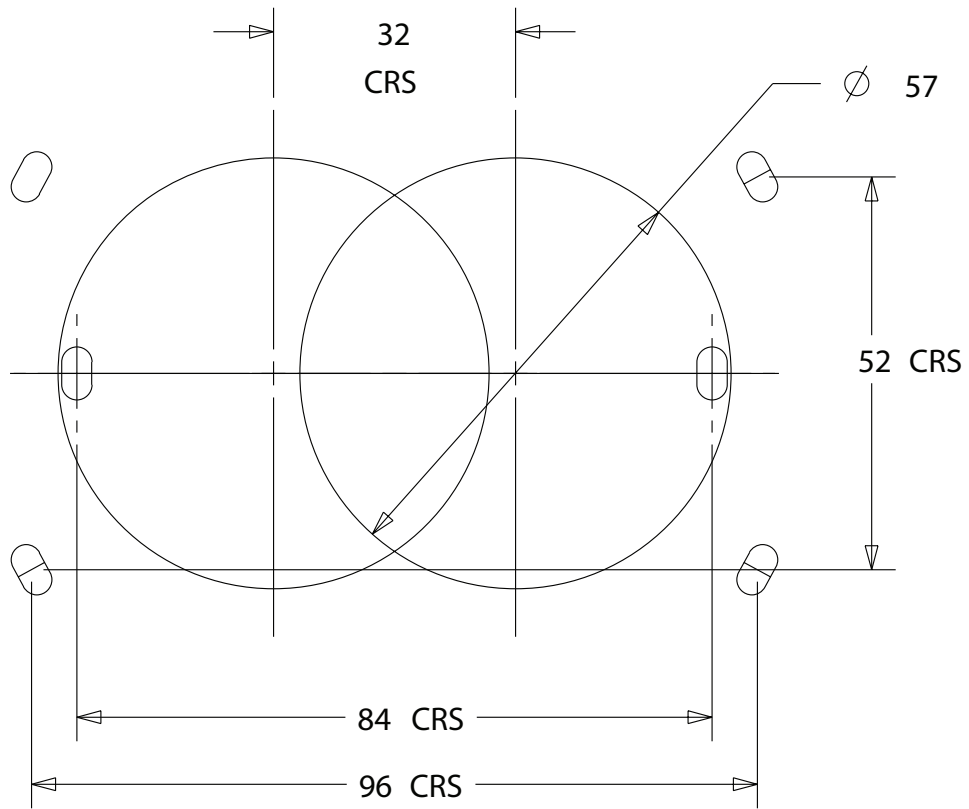

1 to 4 gang switch plate cut-out template

Socket cut-out template

4 gang socket cut-out template

clipsal.com/iconic

Life Is 

CLIPSAL
by Schneider Electric

Architrave switch cut-out template

clipsal.com/iconic

Life Is 

by Schneider Electric

5 and 6 gang switch cut-out templates

clipsal.com/iconic

Life Is 

CLIPSAL
by Schneider Electric

1 to 4 gang switch plate cut-out template

Socket cut-out template

4 gang socket cut-out template

pdl.co.nz/iconic

Life Is On

by Schneider Electric

Architrave switch cut-out template

pdl.co.nz/iconic

Life Is On

by Schneider Electric