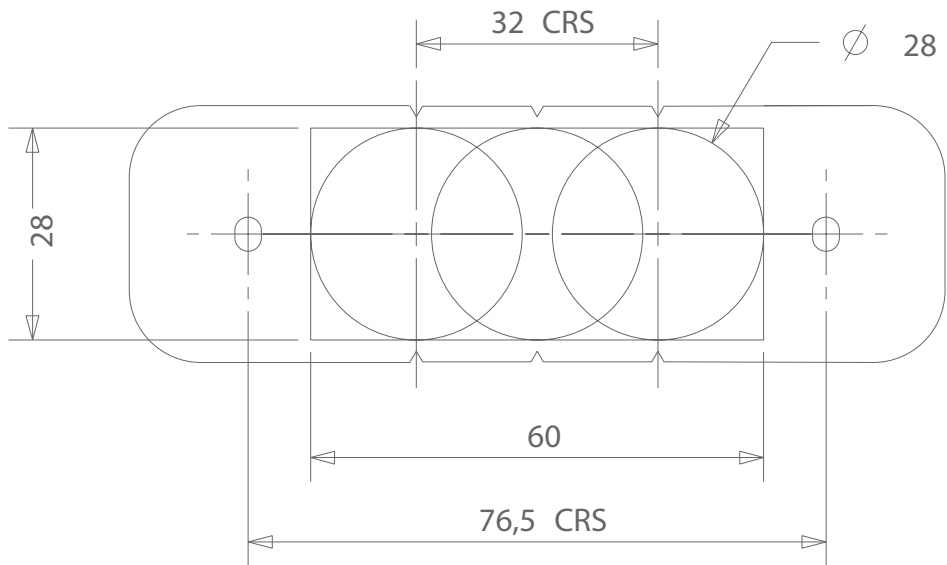

1 to 4 gang switch plate cut-out template

Socket cut-out template

4 gang socket cut-out template

clipsal.com/iconic

Life Is 

CLIPSAL
by Schneider Electric

Architrave switch cut-out template

clipsal.com/iconic

Life Is 

by Schneider Electric

5 and 6 gang switch cut-out templates

clipsal.com/iconic

Life Is 

CLIPSAL
by Schneider Electric

1 to 4 gang switch plate cut-out template

Socket cut-out template