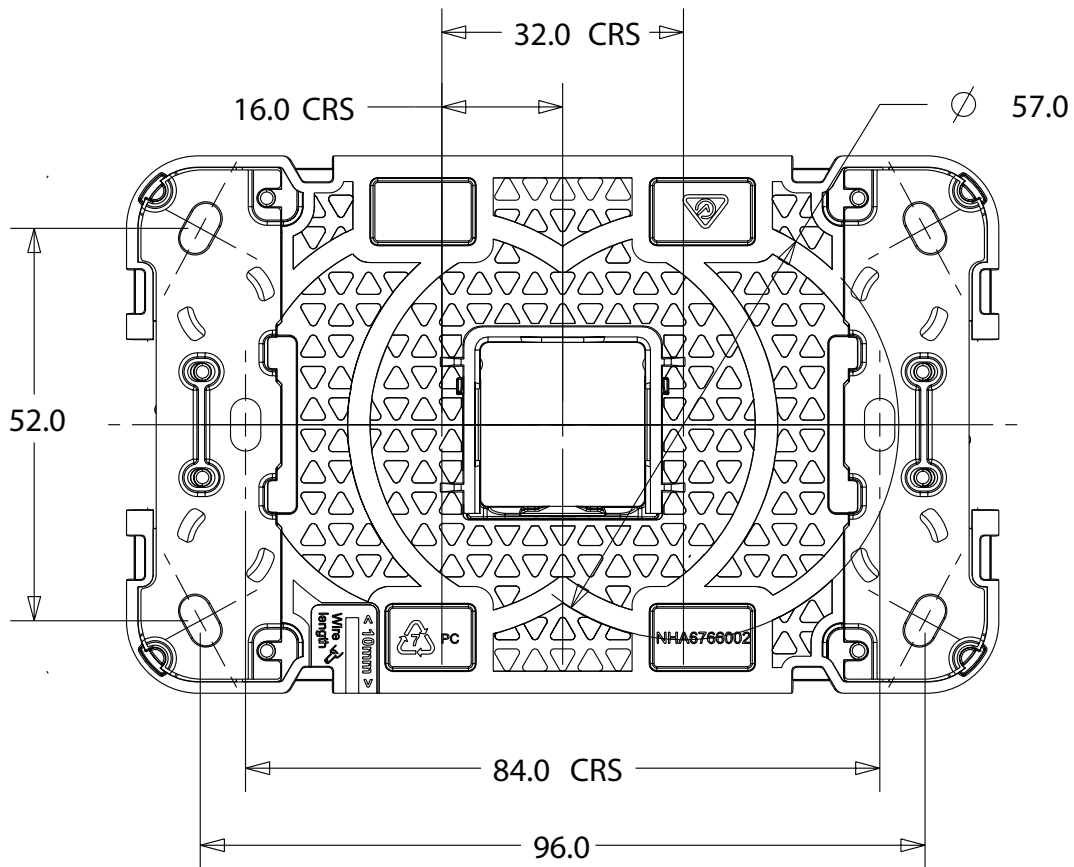

1 to 4 gang switch plate cut-out template

Socket cut-out template

4 gang socket cut-out template

clipsal.com/iconic

Life Is 

CLIPSAL
by Schneider Electric

Architrave switch cut-out template

clipsal.com/iconic

Life Is 

by Schneider Electric

5 and 6 gang switch cut-out templates

clipsal.com/iconic

Life Is 

CLIPSAL
by Schneider Electric

1 to 4 gang switch plate cut-out template

Socket cut-out template

4 gang socket cut-out template

pdl.co.nz/iconic

Life Is On

by Schneider Electric

Architrave switch cut-out template

pdl.co.nz/iconic

Life Is On

by Schneider Electric

5 and 6 gang switch cut-out templates

pdl.co.nz/iconic

Life Is On

by Schneider Electric