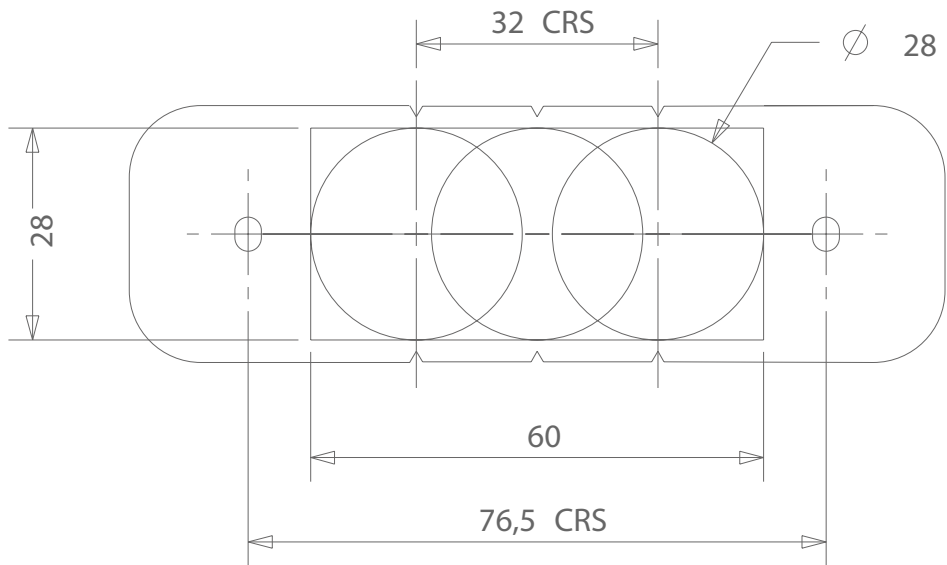

1 to 4 gang switch plate cut-out template

Socket cut-out template

4 gang socket cut-out template

clipsal.com/iconic

Life Is 

CLIPSAL
by Schneider Electric

Architrave switch cut-out template

clipsal.com/iconic

Life Is 

by Schneider Electric

5 and 6 gang switch cut-out templates

clipsal.com/iconic

Life Is 

CLIPSAL
by Schneider Electric

1 to 4 gang switch plate cut-out template

Socket cut-out template

4 gang socket cut-out template

pdl.co.nz/iconic

Life Is On

by Schneider Electric

Architrave switch cut-out template

pdl.co.nz/iconic

Life Is On

by Schneider Electric