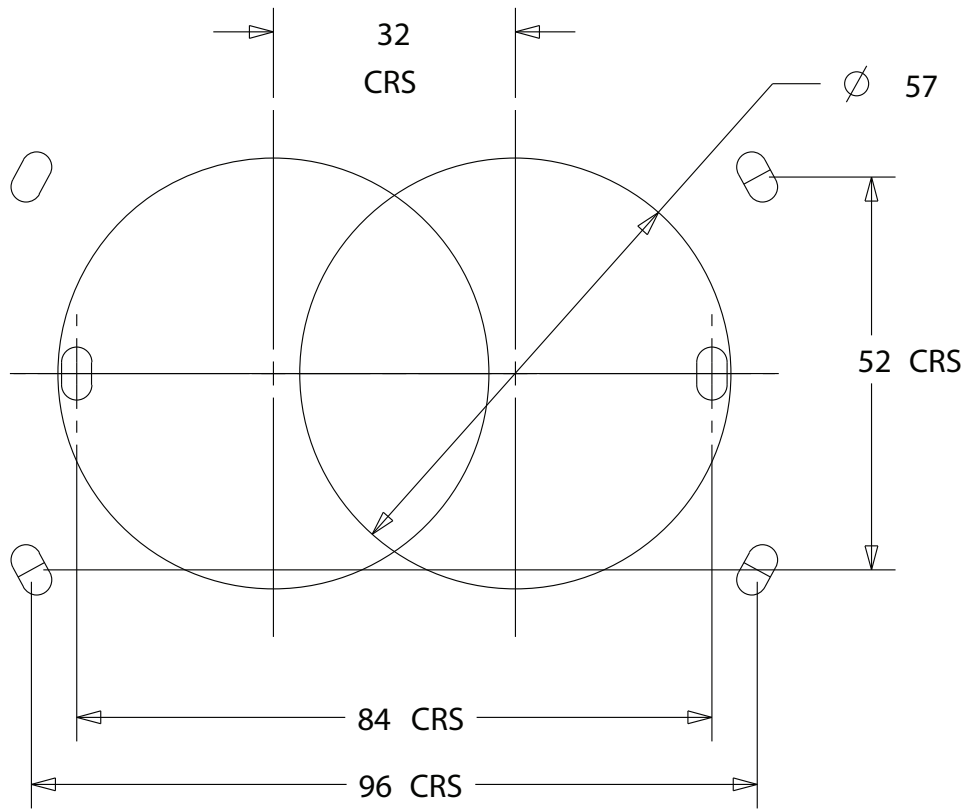

1 to 4 gang switch plate cut-out template

Socket cut-out template

4 gang socket cut-out template

clipsal.com/iconic

Life Is 

CLIPSAL
by Schneider Electric

Architrave switch cut-out template

clipsal.com/iconic

Life Is 

by Schneider Electric

5 and 6 gang switch cut-out templates

clipsal.com/iconic

Life Is 

CLIPSAL
by Schneider Electric

1 to 4 gang switch plate cut-out template

Socket cut-out template

4 gang socket cut-out template

pdl.co.nz/iconic

Life Is On

by Schneider Electric

Architrave switch cut-out template

pdl.co.nz/iconic

Life Is On

by Schneider Electric