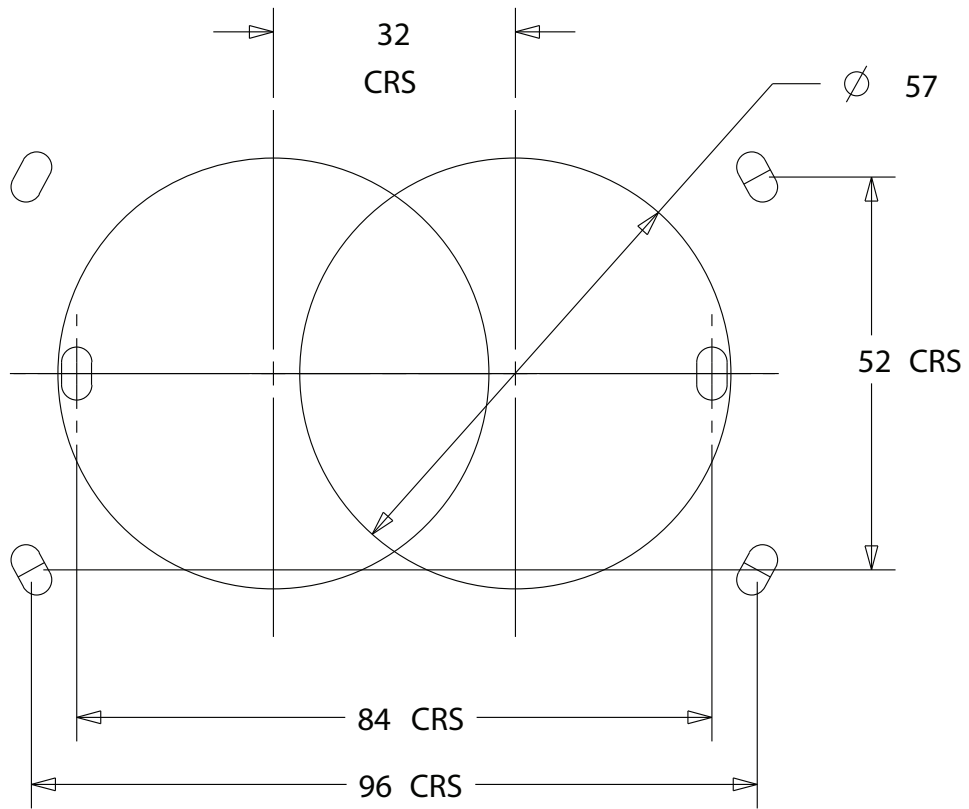

1 to 4 gang switch plate cut-out template

Socket cut-out template

4 gang socket cut-out template

clipsal.com/iconic

Life Is 

CLIPSAL
by Schneider Electric

Architrave switch cut-out template

clipsal.com/iconic

Life Is 

by Schneider Electric

5 and 6 gang switch cut-out templates

clipsal.com/iconic

Life Is 

CLIPSAL
by Schneider Electric

1 to 4 gang switch plate cut-out template

Socket cut-out template

5 and 6 gang switch cut-out templates

pdl.co.nz/iconic

Life Is On

by Schneider Electric