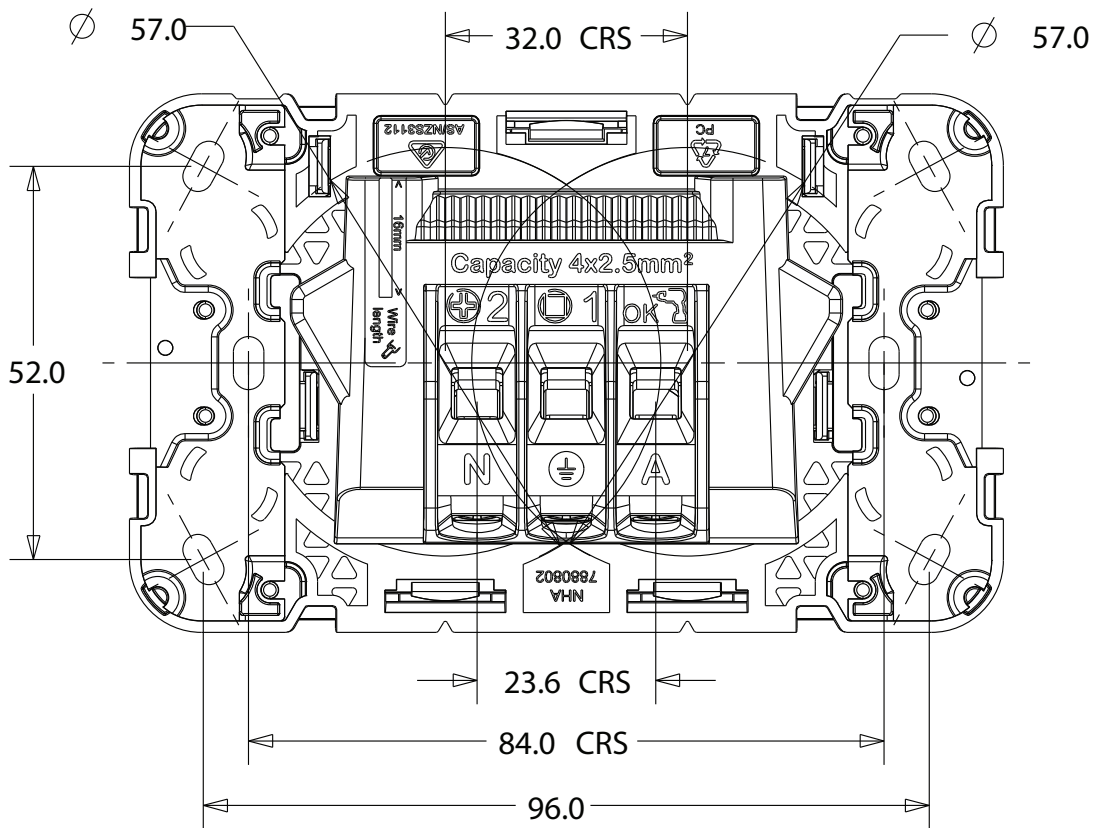

1 to 4 gang switch plate cut-out template

Socket cut-out template

4 gang socket cut-out template

clipsal.com/iconic

Life Is 

CLIPSAL
by Schneider Electric

Architrave switch cut-out template

clipsal.com/iconic

Life Is 

by Schneider Electric

5 and 6 gang switch cut-out templates

clipsal.com/iconic

Life Is 

CLIPSAL
by Schneider Electric

1 to 4 gang switch plate cut-out template

Socket cut-out template

4 gang socket cut-out template

pdl.co.nz/iconic

Life Is On

by Schneider Electric

Architrave switch cut-out template

pdl.co.nz/iconic

Life Is On

by Schneider Electric

5 and 6 gang switch cut-out templates

pdl.co.nz/iconic

Life Is On

by Schneider Electric