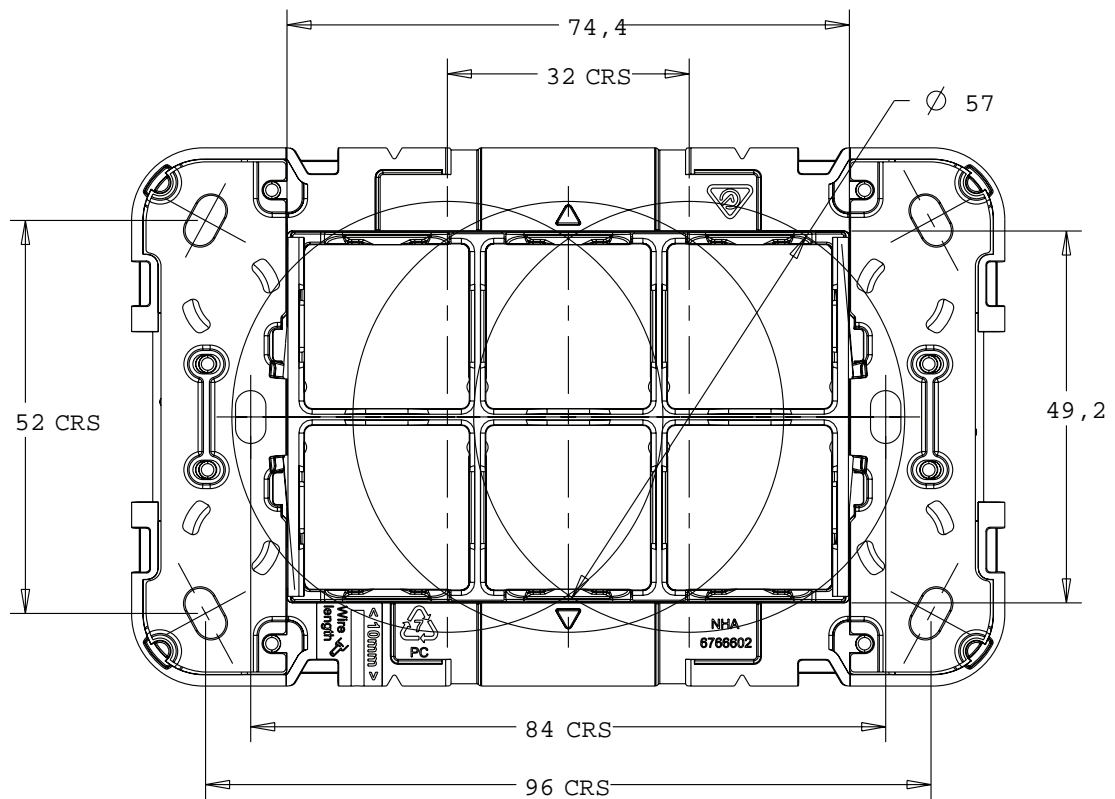

1 to 4 gang switch plate cut-out template

Socket cut-out template

4 gang socket cut-out template

clipsal.com/iconic

Life Is 

CLIPSAL
by Schneider Electric

Architrave switch cut-out template

clipsal.com/iconic

Life Is 

by Schneider Electric

5 and 6 gang switch cut-out templates

clipsal.com/iconic

Life Is 

CLIPSAL
by Schneider Electric

1 to 4 gang switch plate cut-out template

Socket cut-out template

4 gang socket cut-out template

pdl.co.nz/iconic

Life Is On

by Schneider Electric

Architrave switch cut-out template

pdl.co.nz/iconic

Life Is On

by Schneider Electric