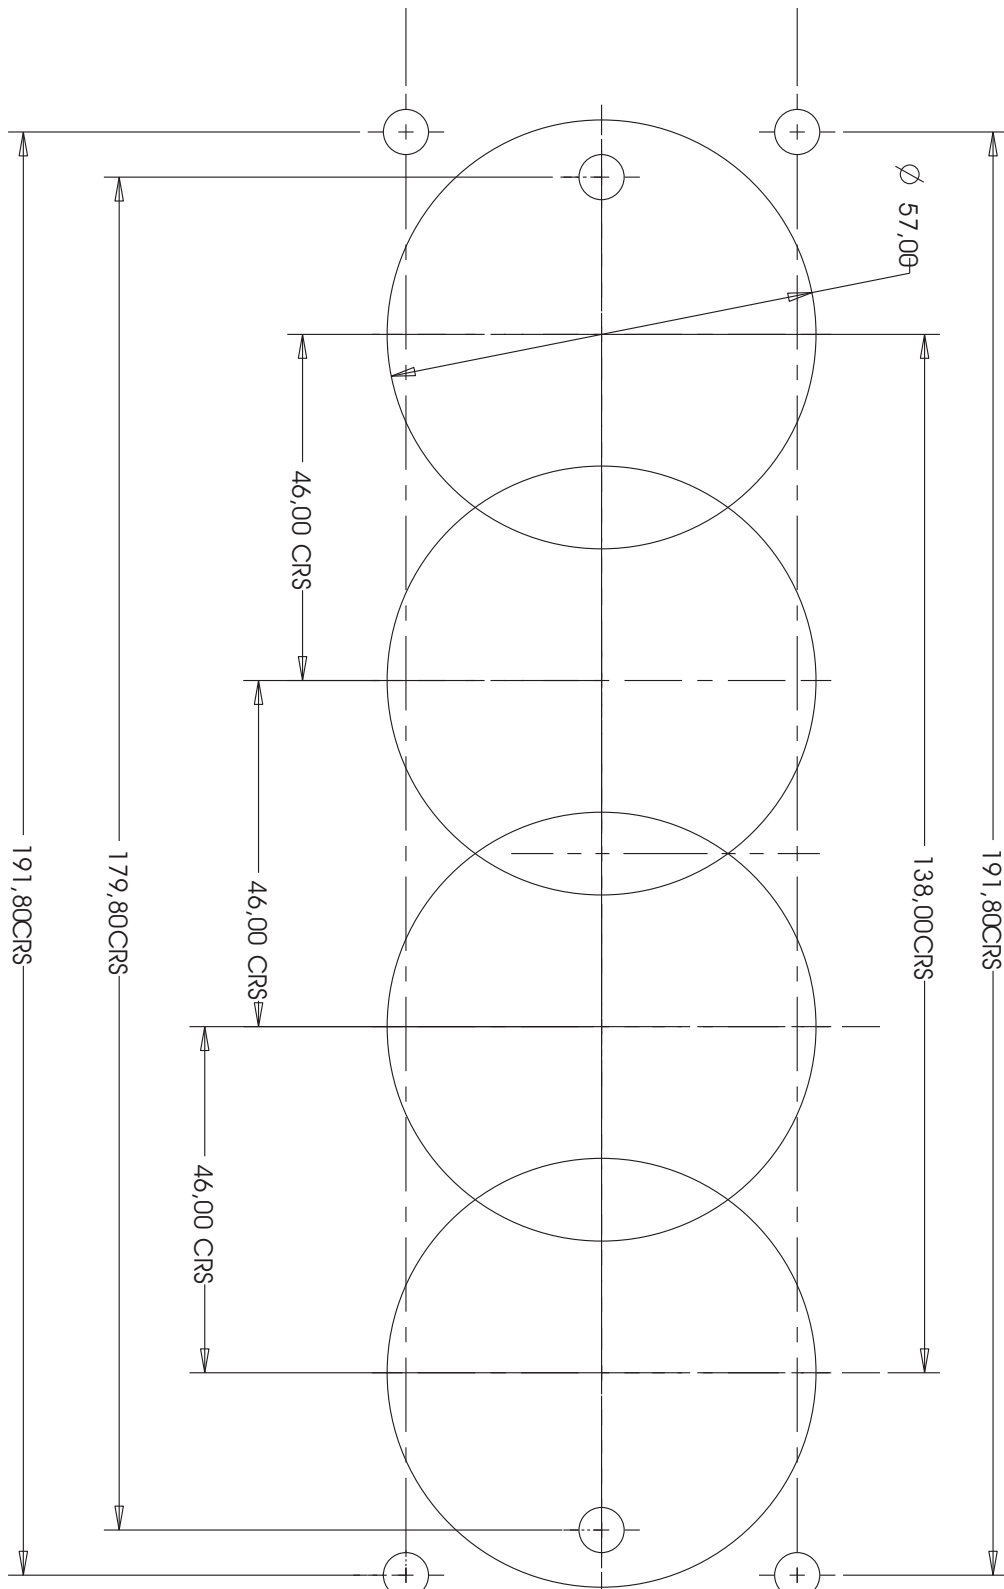

1 to 4 gang switch plate cut-out template

Socket cut-out template

4 gang socket cut-out template

clipsal.com/iconic

Life Is 

CLIPSAL
by Schneider Electric

Architrave switch cut-out template

clipsal.com/iconic

Life Is 

by Schneider Electric

5 and 6 gang switch cut-out templates

clipsal.com/iconic

Life Is 

CLIPSAL
by Schneider Electric

1 to 4 gang switch plate cut-out template

Socket cut-out template

4 gang socket cut-out template

pdl.co.nz/iconic

Life Is On

by Schneider Electric

Architrave switch cut-out template

pdl.co.nz/iconic

Life Is On

by Schneider Electric