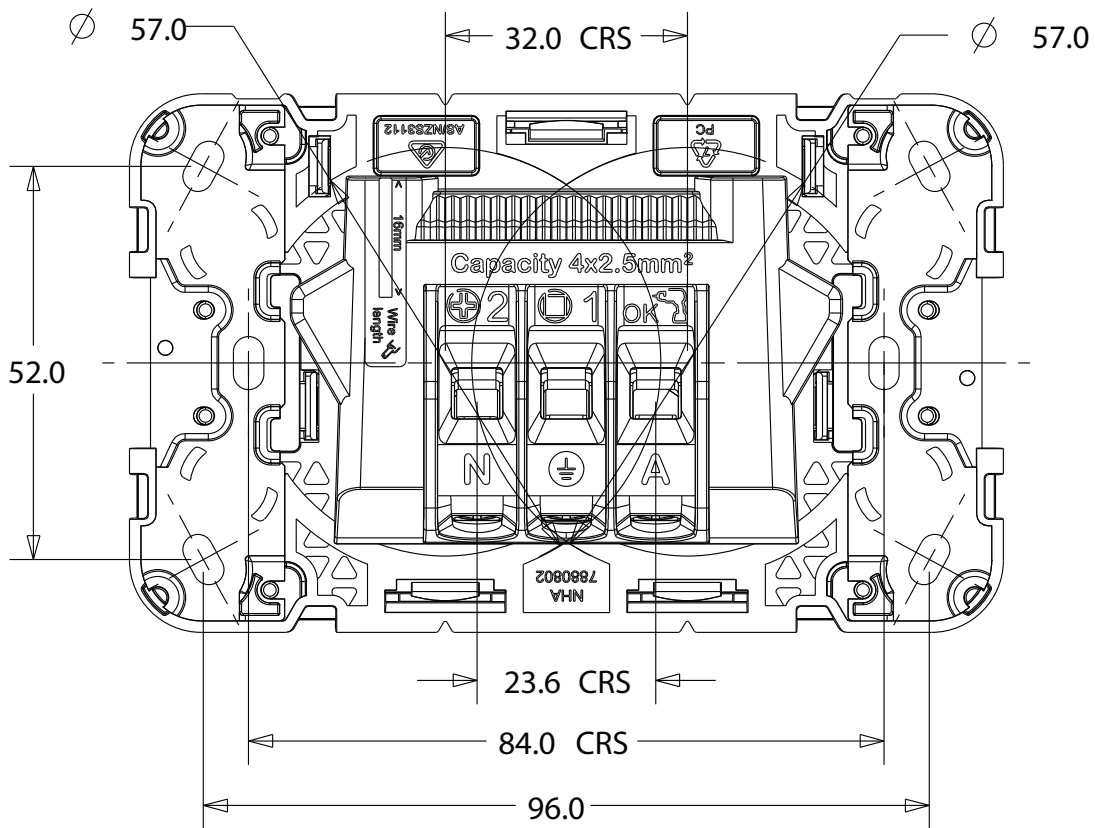

1 to 4 gang switch plate cut-out template

Socket cut-out template

4 gang socket cut-out template

clipsal.com/iconic

Life Is 

CLIPSAL
by Schneider Electric

Architrave switch cut-out template

clipsal.com/iconic

Life Is 

by Schneider Electric

5 and 6 gang switch cut-out templates

clipsal.com/iconic

Life Is 

CLIPSAL
by Schneider Electric

1 to 4 gang switch plate cut-out template

Socket cut-out template

4 gang socket cut-out template

pdl.co.nz/iconic

Life Is On

by Schneider Electric

Architrave switch cut-out template

pdl.co.nz/iconic

Life Is On

by Schneider Electric